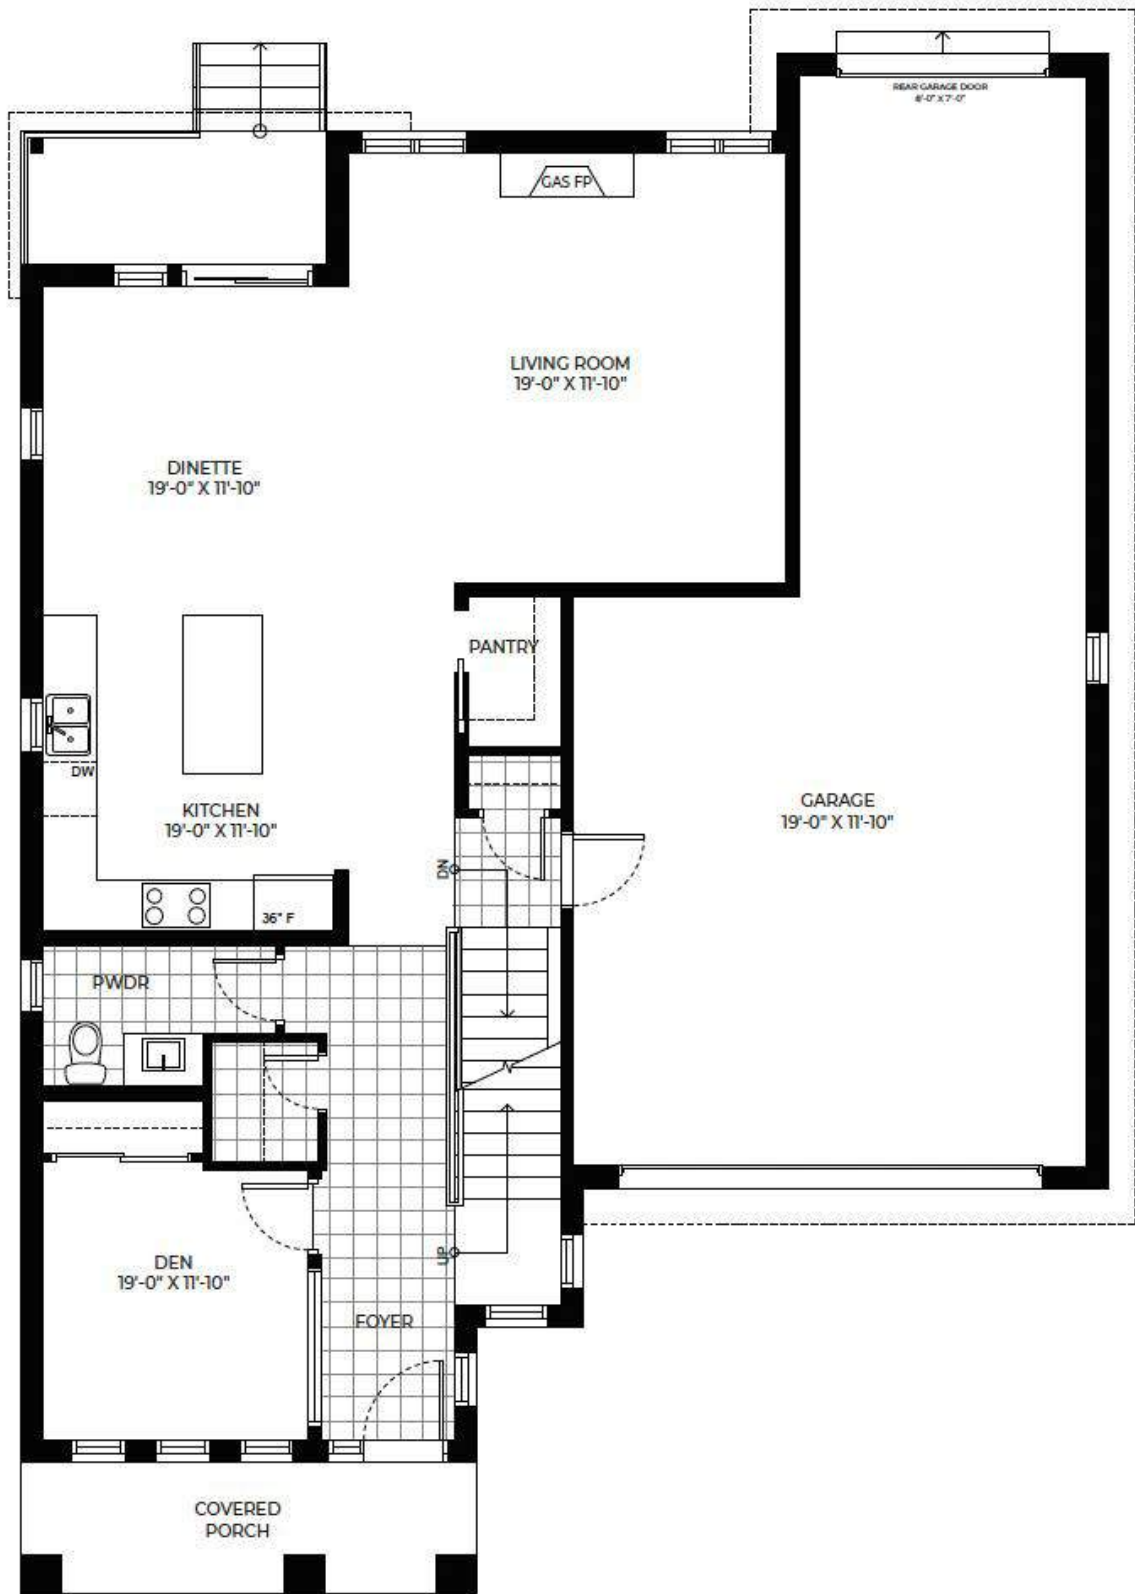

THE RESIDENCES AT
WATERSHORE

Coastline IV

TWO-STOREY 2,536 SQ.FT.
4-BED | 2.5-BATH

LOT 15

Currently Under Construction.

FIRST FLOOR

THE RESIDENCES AT
WATERSHORE

LOT 15 COASTLINE IV TWO-STOREY

LEGEND

- A - Cabinet
- B - Countertop
- C - Backsplash
- D - Flooring
- E - Shower wall tile
- F - Hardware

Living Room
Fireplace Example

*actual fireplace surround will vary in material and colour.

*Finishes and colours may vary and change without notice.