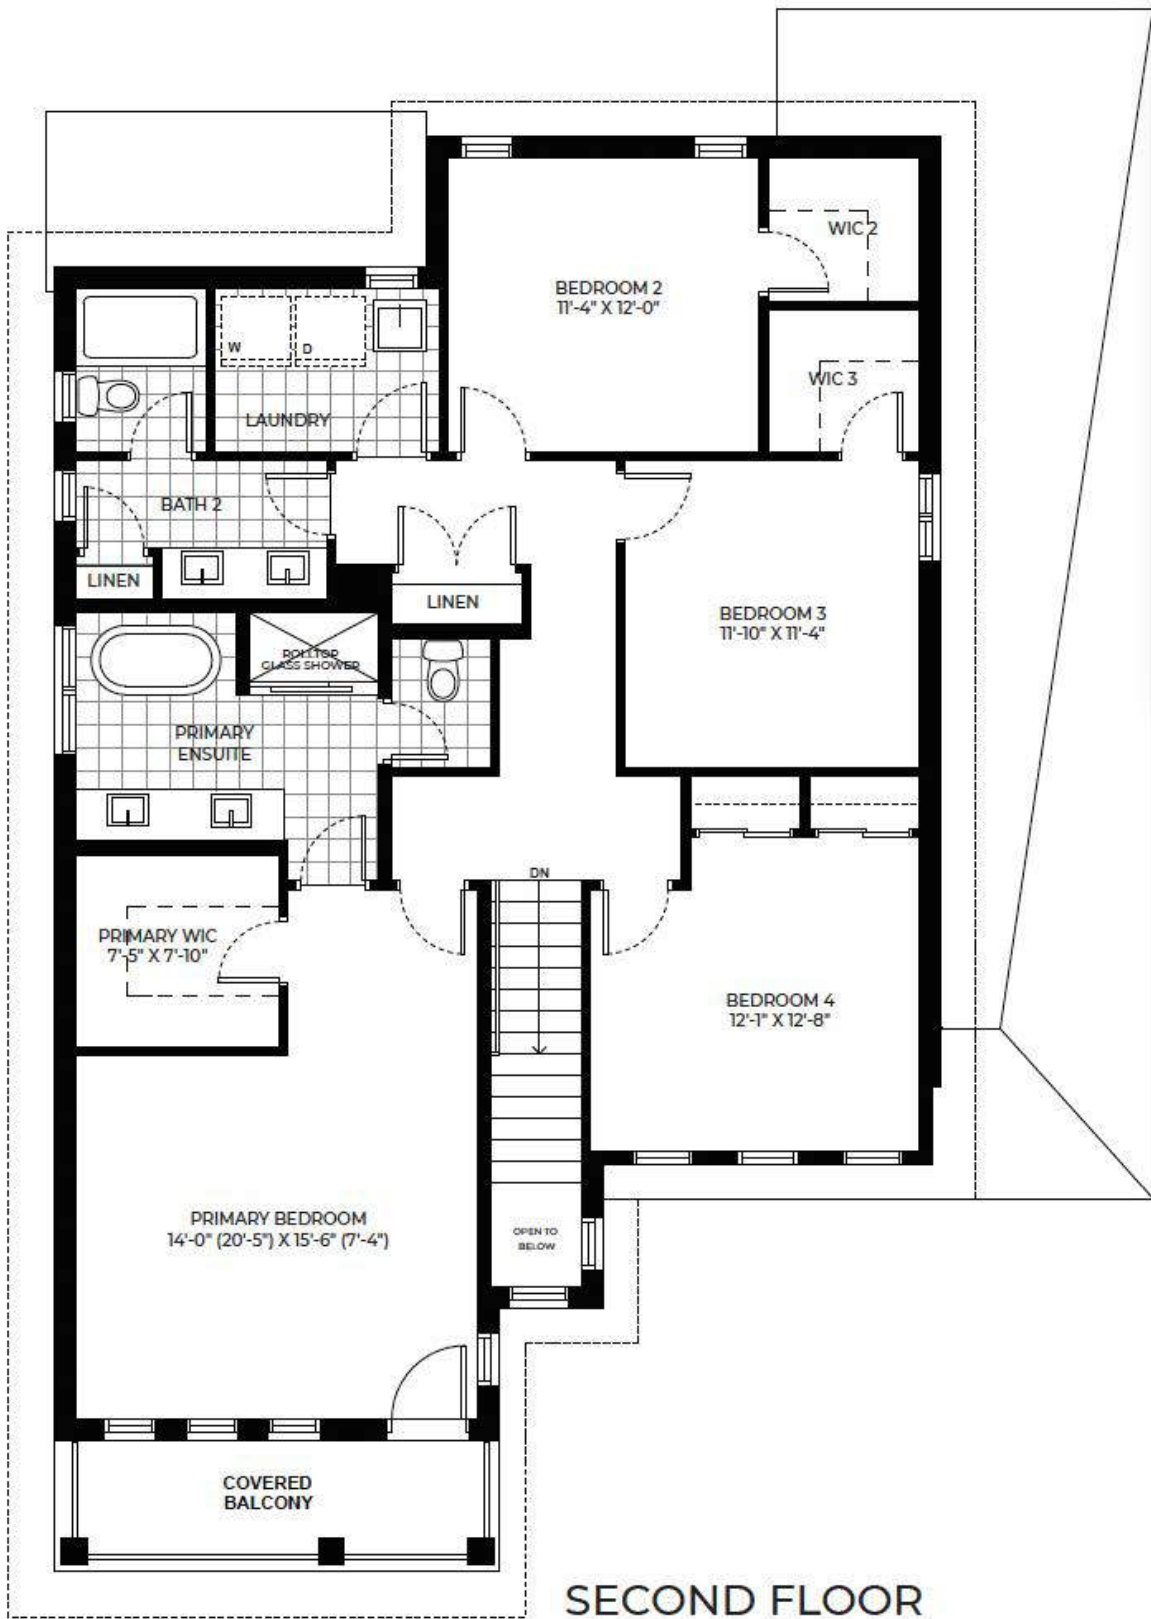

THE RESIDENCES AT
WATERSHORE

Coastline IV

TWO-STOREY 2,536 SQ.FT.
4-BED | 2.5-BATH

LOT 15

Currently Under Construction.

FIRST FLOOR

THE RESIDENCES AT
WATERSHORE

LOT 15 COASTLINE IV TWO-STOREY

LEGEND

- A - Cabinet
- B - Countertop
- C - Backsplash
- D - Flooring
- E - Shower wall tile
- F - Hardware

Living Room
Fireplace Example

*actual fireplace surround will vary in material and colour.

*Finishes and colours may vary and change without notice.