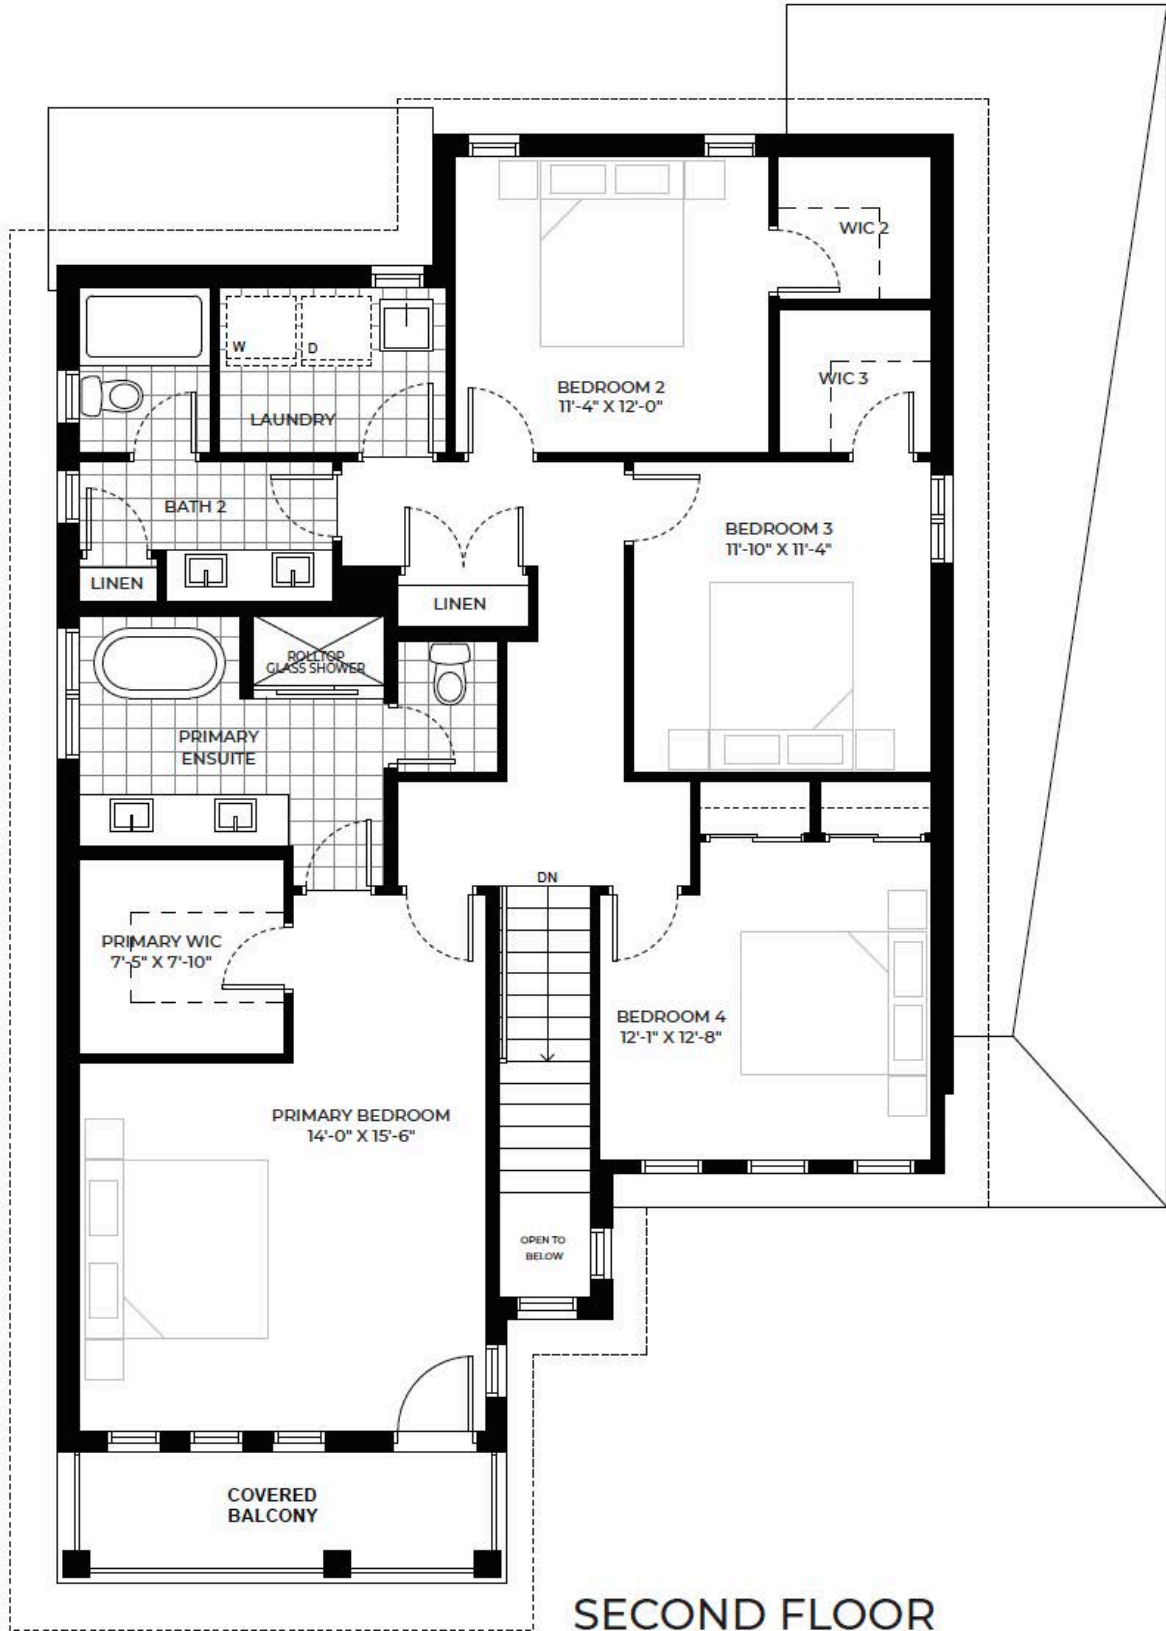

THE RESIDENCES AT
WATERSHORE

Coastline IV

TWO-STOREY 2,536 SQ.FT.
4-BED | 2.5-BATH

LOT 15

Currently Under Construction.

FIRST FLOOR

THE RESIDENCES AT
WATERSHORE

LOT 15 COASTLINE IV TWO-STOREY

LEGEND

- A - Cabinet
- B - Countertop
- C - Backsplash
- D - Flooring
- E - Shower wall tile
- F - Hardware

Living Room
Fireplace Example

*actual fireplace surround will vary in material and colour.

*Finishes and colours may vary and change without notice.