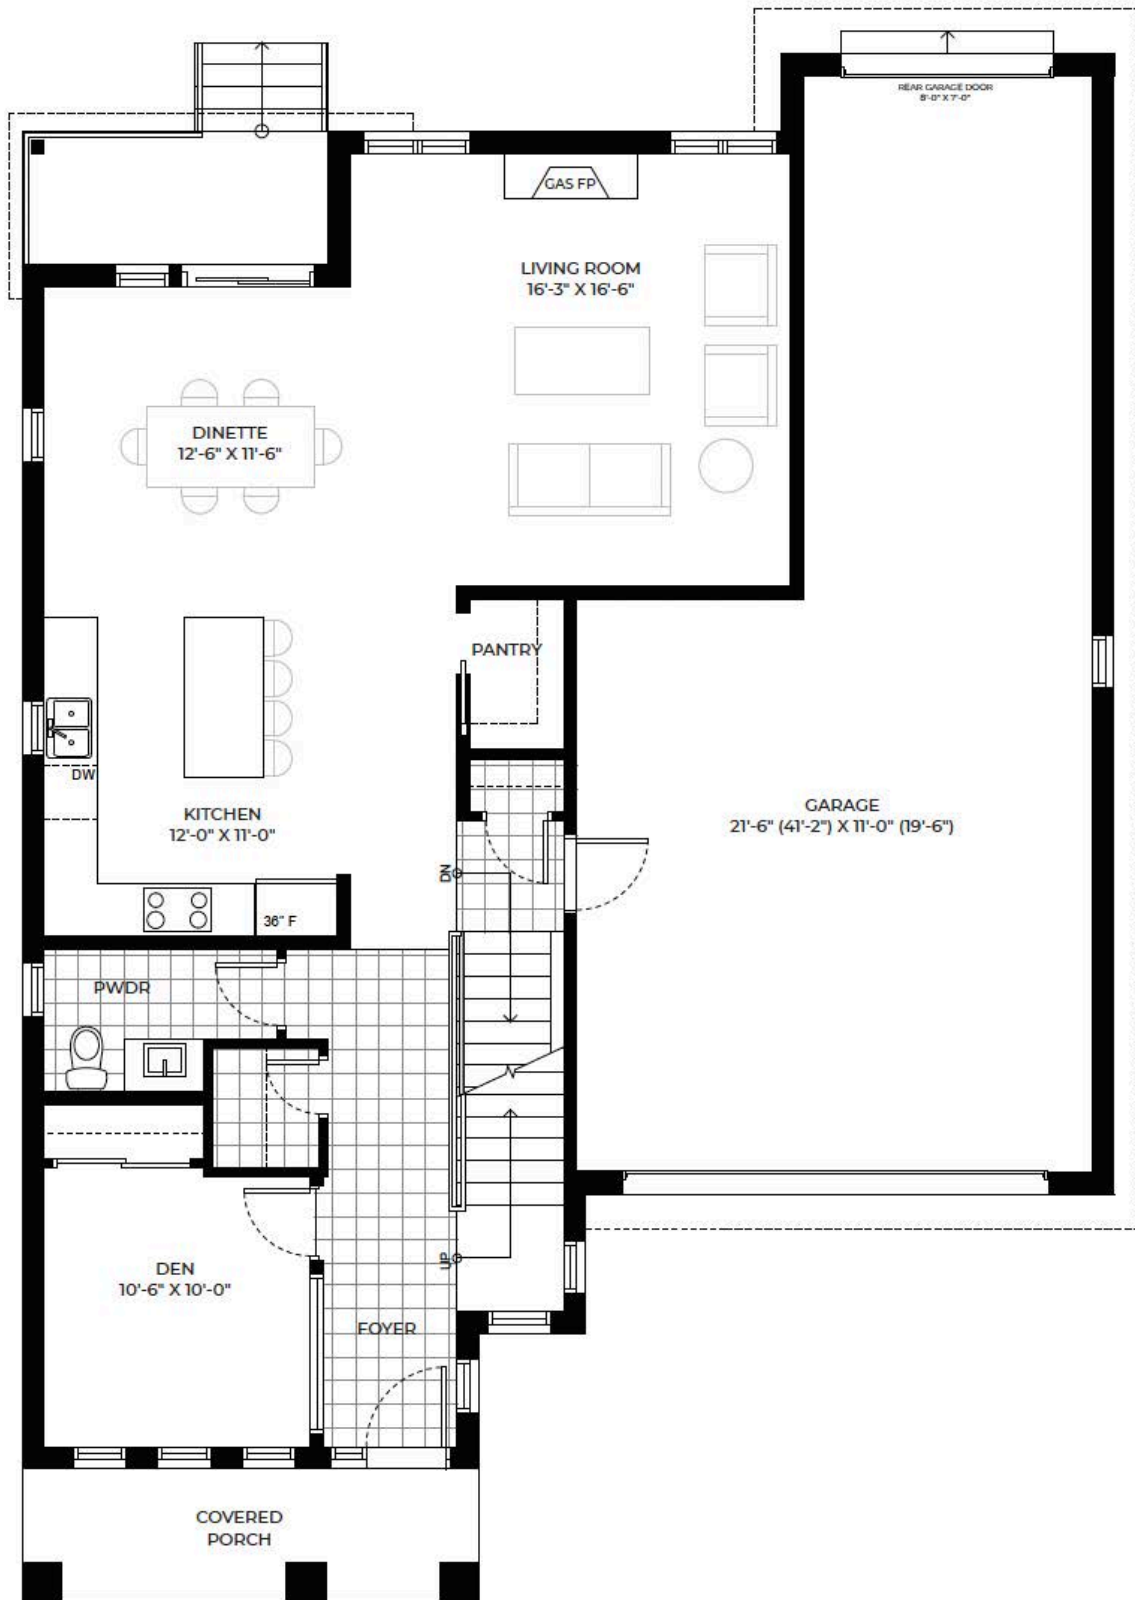

THE RESIDENCES AT
WATERSHORE

Coastline IV

TWO-STOREY 2,536 SQ.FT.
4-BED | 2.5-BATH

LOT 15

Currently Under Construction.

FIRST FLOOR

THE RESIDENCES AT
WATERSHORE

LOT 15 COASTLINE IV TWO-STOREY

LEGEND

- A - Cabinet
- B - Countertop
- C - Backsplash
- D - Flooring
- E - Shower wall tile
- F - Hardware

Living Room
Fireplace Example

*actual fireplace surround will vary in material and colour.

*Finishes and colours may vary and change without notice.