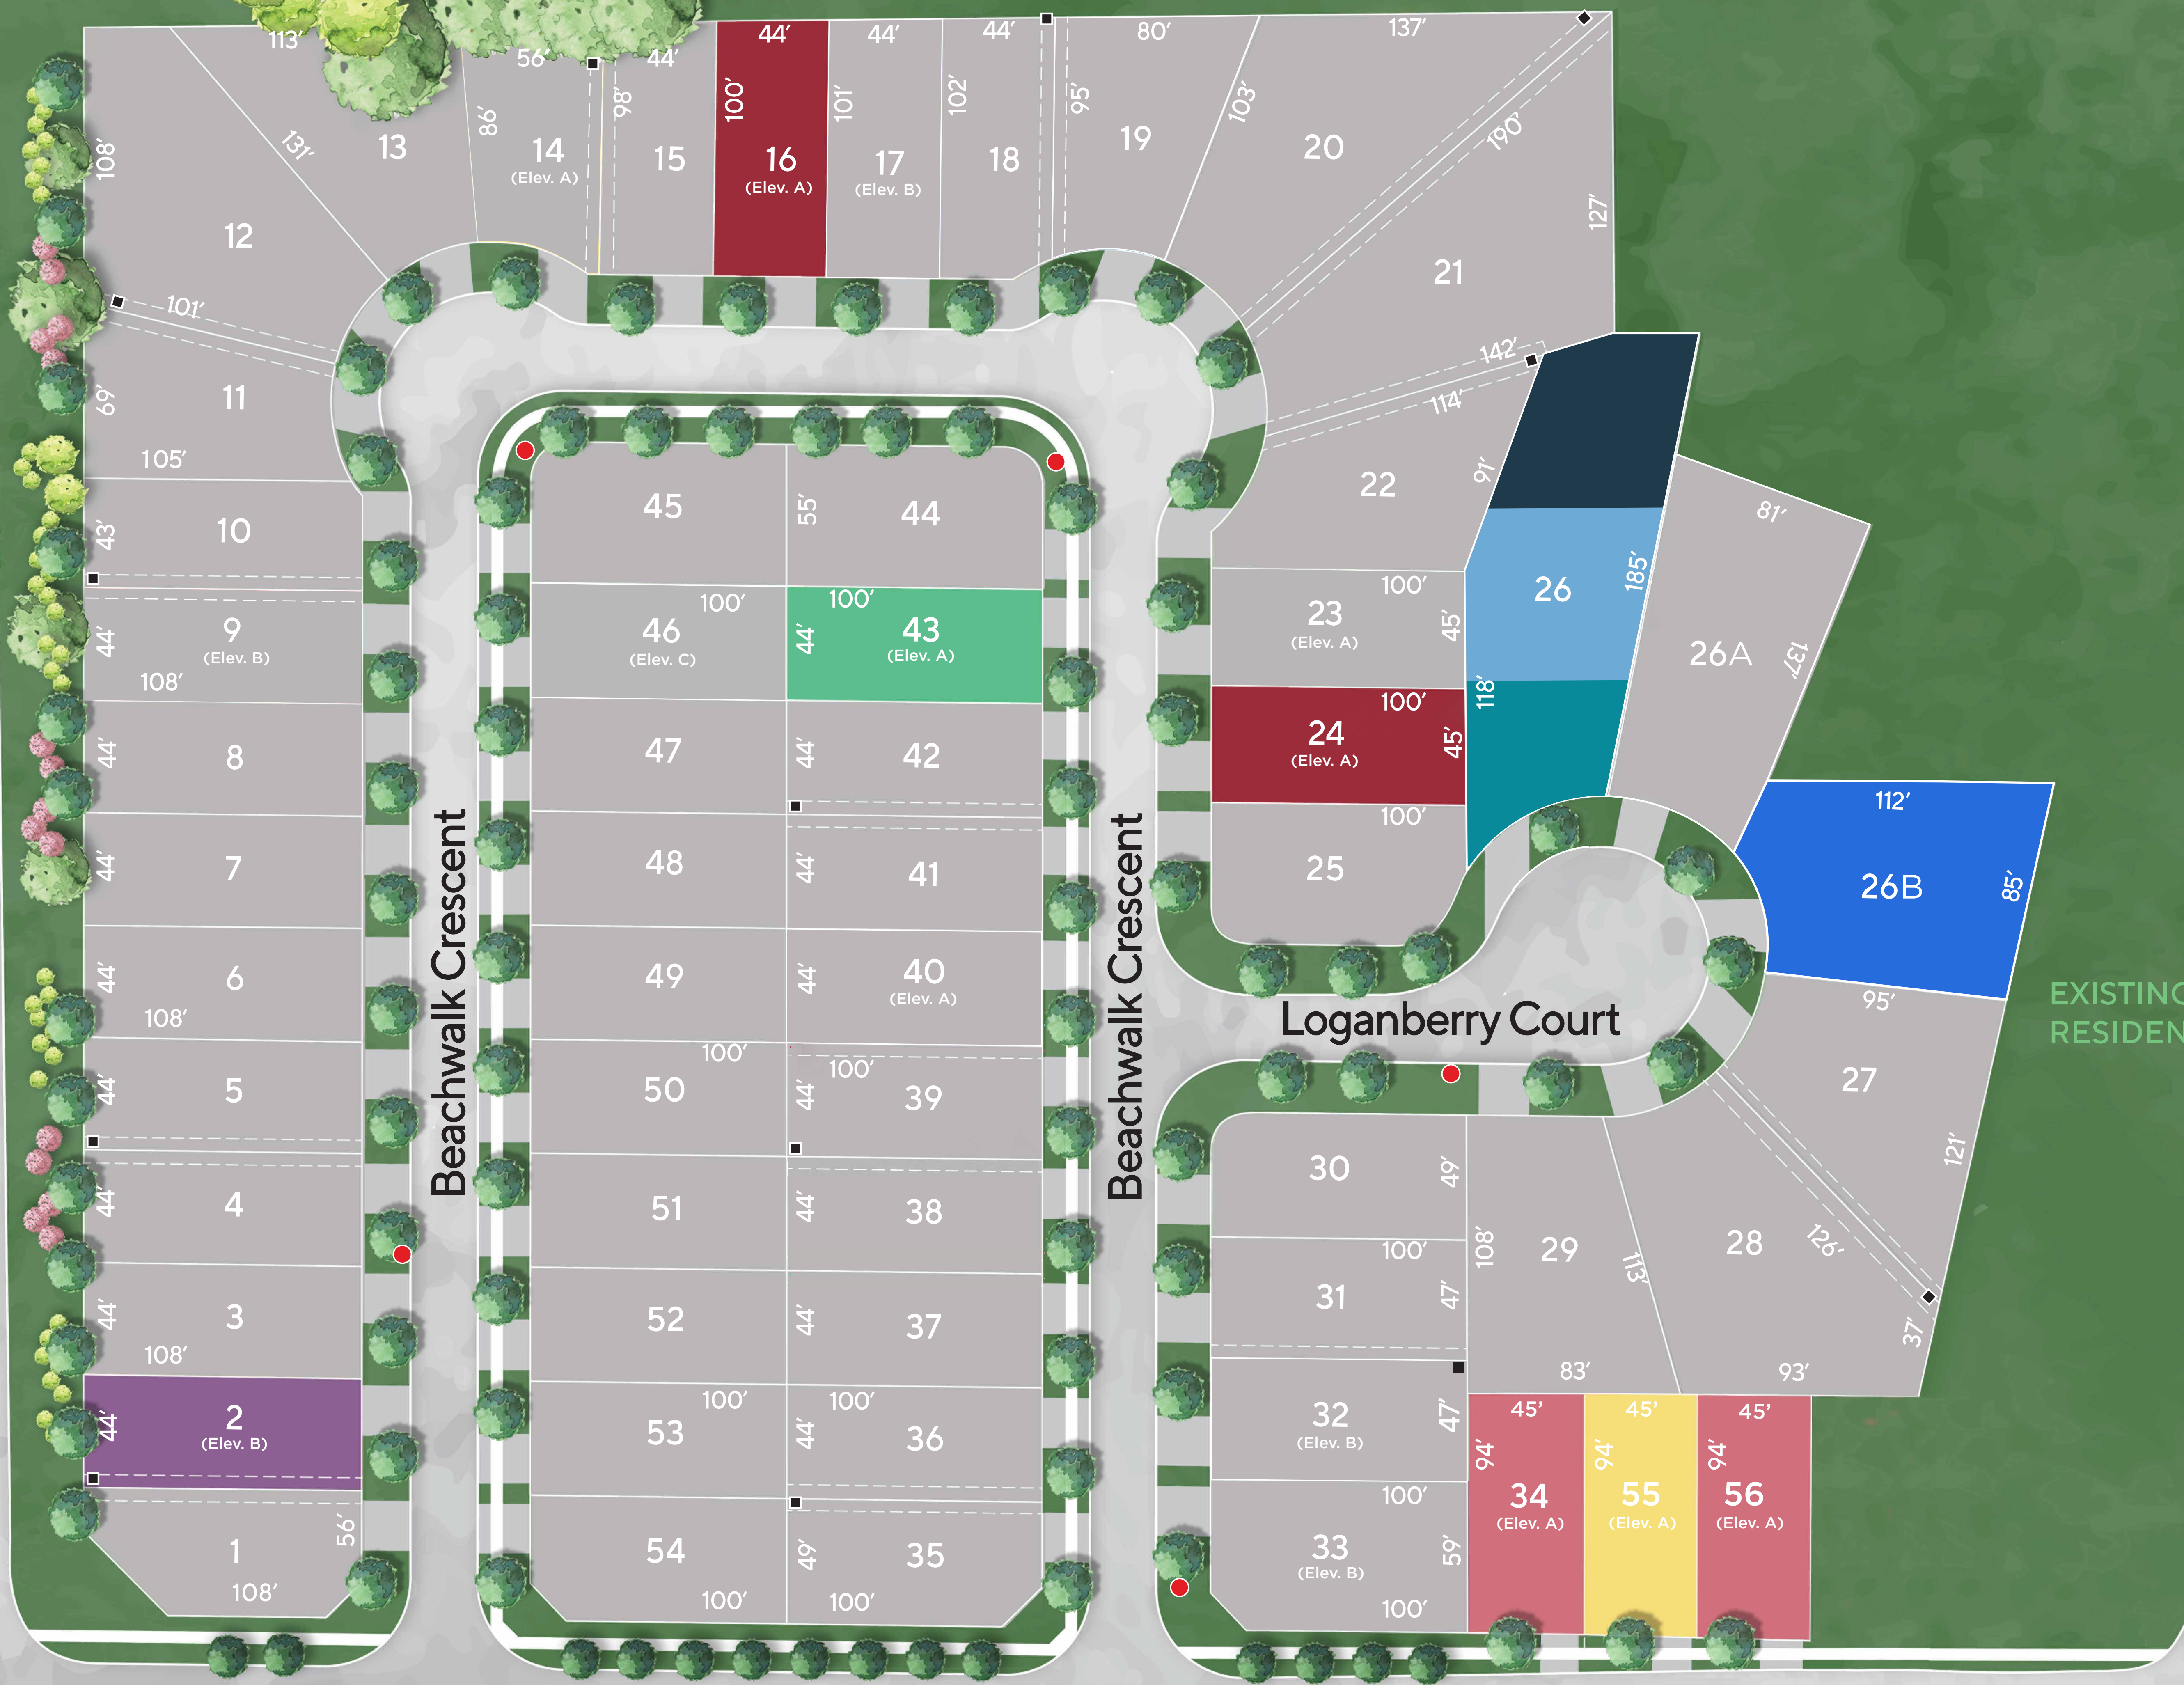

# Beach Walk

CRYSTAL BEACH

RIDGEWAY ROAD

Michener Road

POINT ABINORD.

EXISTING FAMILY RESIDENTIAL

### SITEPLAN LEGEND

- BUNGALOW**
  - BAR HARBOUR IV
  - BEACHSIDE BUNGALOW
- BUNGALOFT**
  - AQUAMARINE II
  - BEACHSIDE II BUNGALOFT
  - IMPERIAL II
  - CAPE MAY II
  - COASTLINE I
  - COASTLINE II
  - SEABROOK
- MODEL HOME
- CATCHBASIN
- FIRE HYDRANT

EXISTING RESIDENTIAL

RIDGEWAY ROAD

THE WAY HOME SHOULD BE.™

Site plan is an artist concept. Sizes and specifications are subject to change without notice. 2020. E.&O.E.

ERIE ROAD

Schooley Road

BEACH