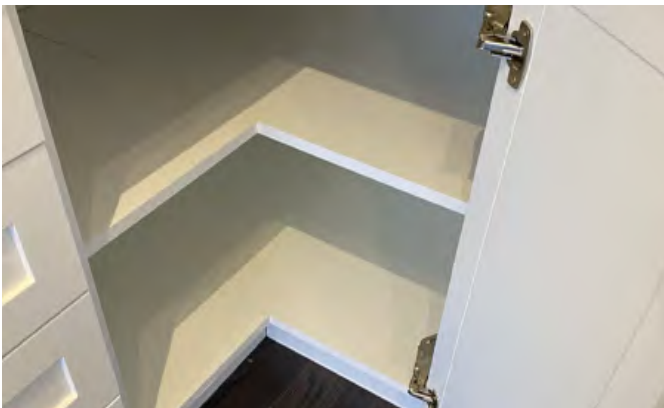

# MORE CONVENIENCE

EXPECT MORE FROM  
OUR SIGNATURE SERIES OF  
STANDARD FEATURES & FINISHES

**FULL SIZE 13" DEEP KITCHEN UPPERS**

Enjoy the convenience of full sized 13" deep upper kitchen cabinets, roomy enough for oversized dishes and bowls.

**UPPER CABINETS ABOVE FRIDGE**

If you're like most homeowners, your need for more storage in the kitchen is inevitable. Marz now offers 24" upper cabinets above the fridge to store your "not so everyday" kitchen accessories.

**PIANO HINGE IN CORNER CABINETS**

Piano hinges provide a strong pivot point for the seam between the double, corner doors. It improves access for larger items in the corner cabinets.

**MOTION LIGHT IN FRONT CLOSET**