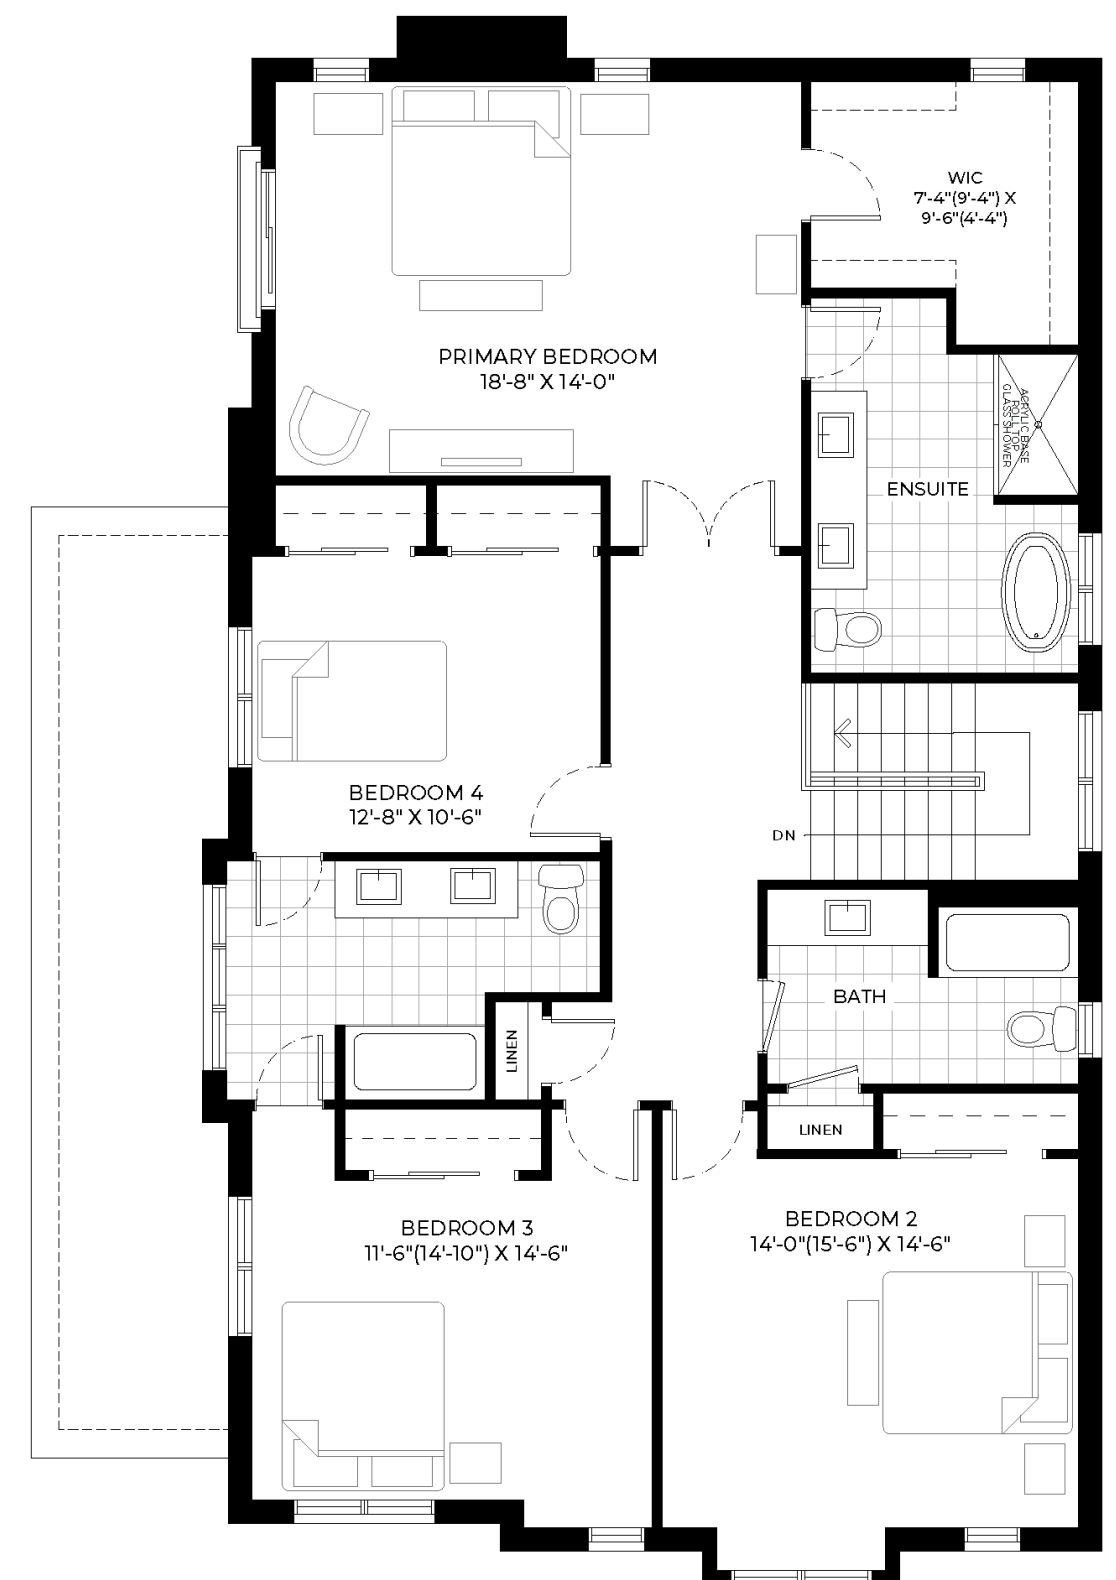

Willow

2,749 Sq.Ft. | Two-Storey

THE RESIDENCES AT
WATERSHORE

THE RESIDENCES AT WATERSHORE