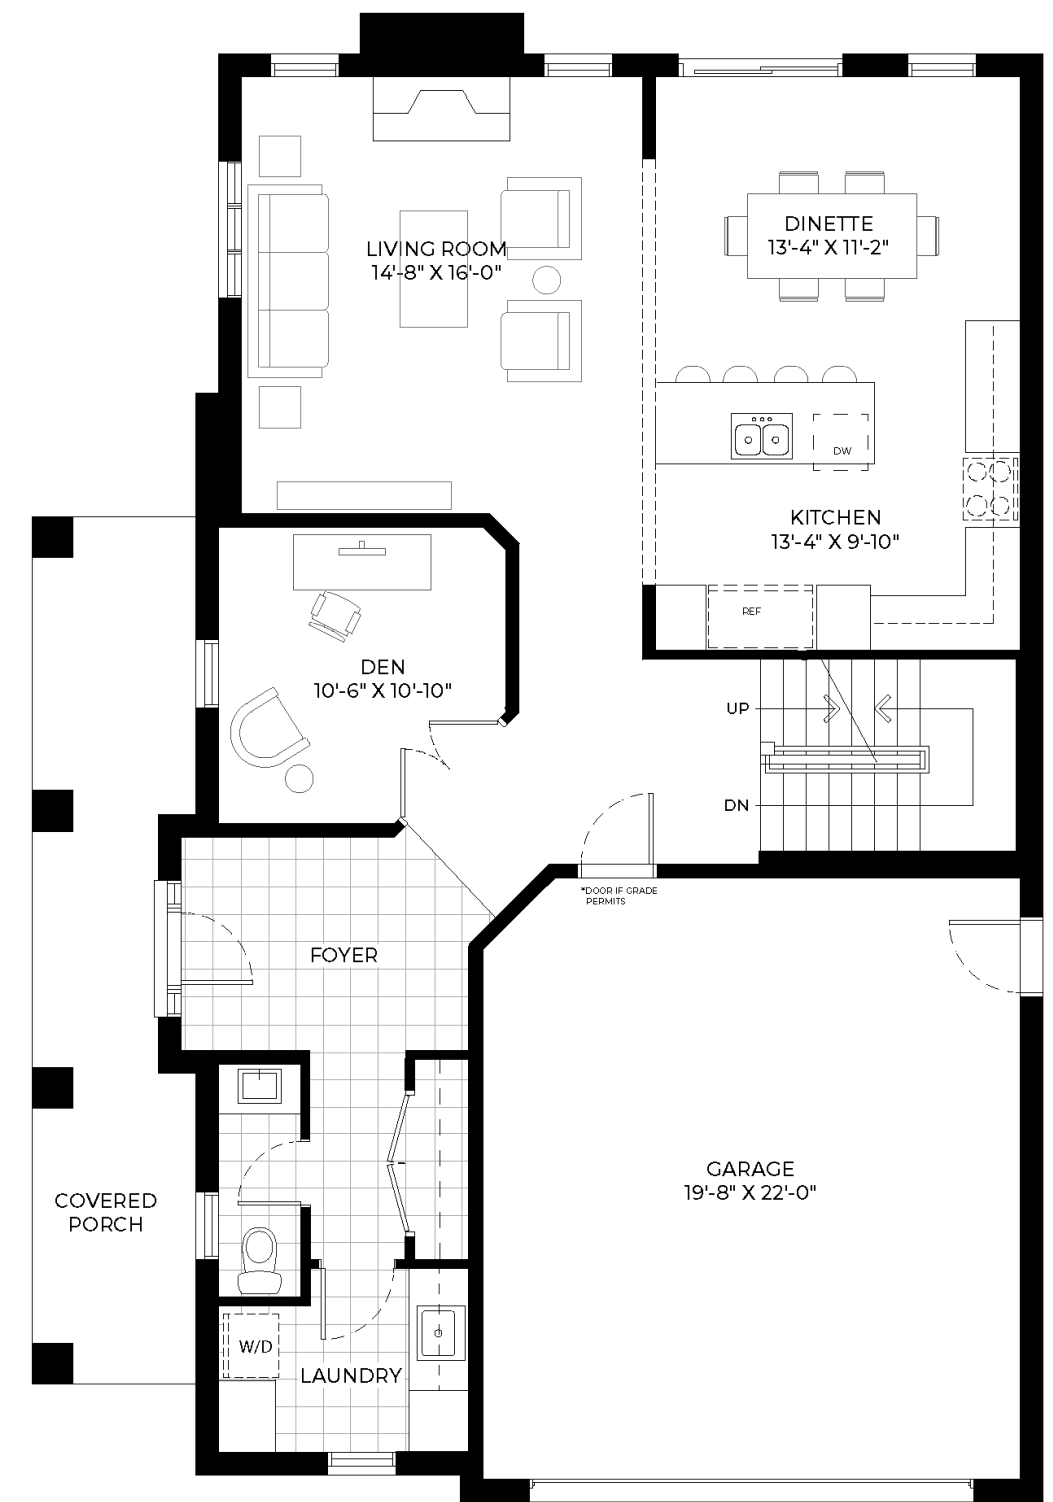

Willow

2,749 Sq.Ft. | Two-Storey

THE RESIDENCES AT
WATERSHORE

THE RESIDENCES AT WATERSHORE