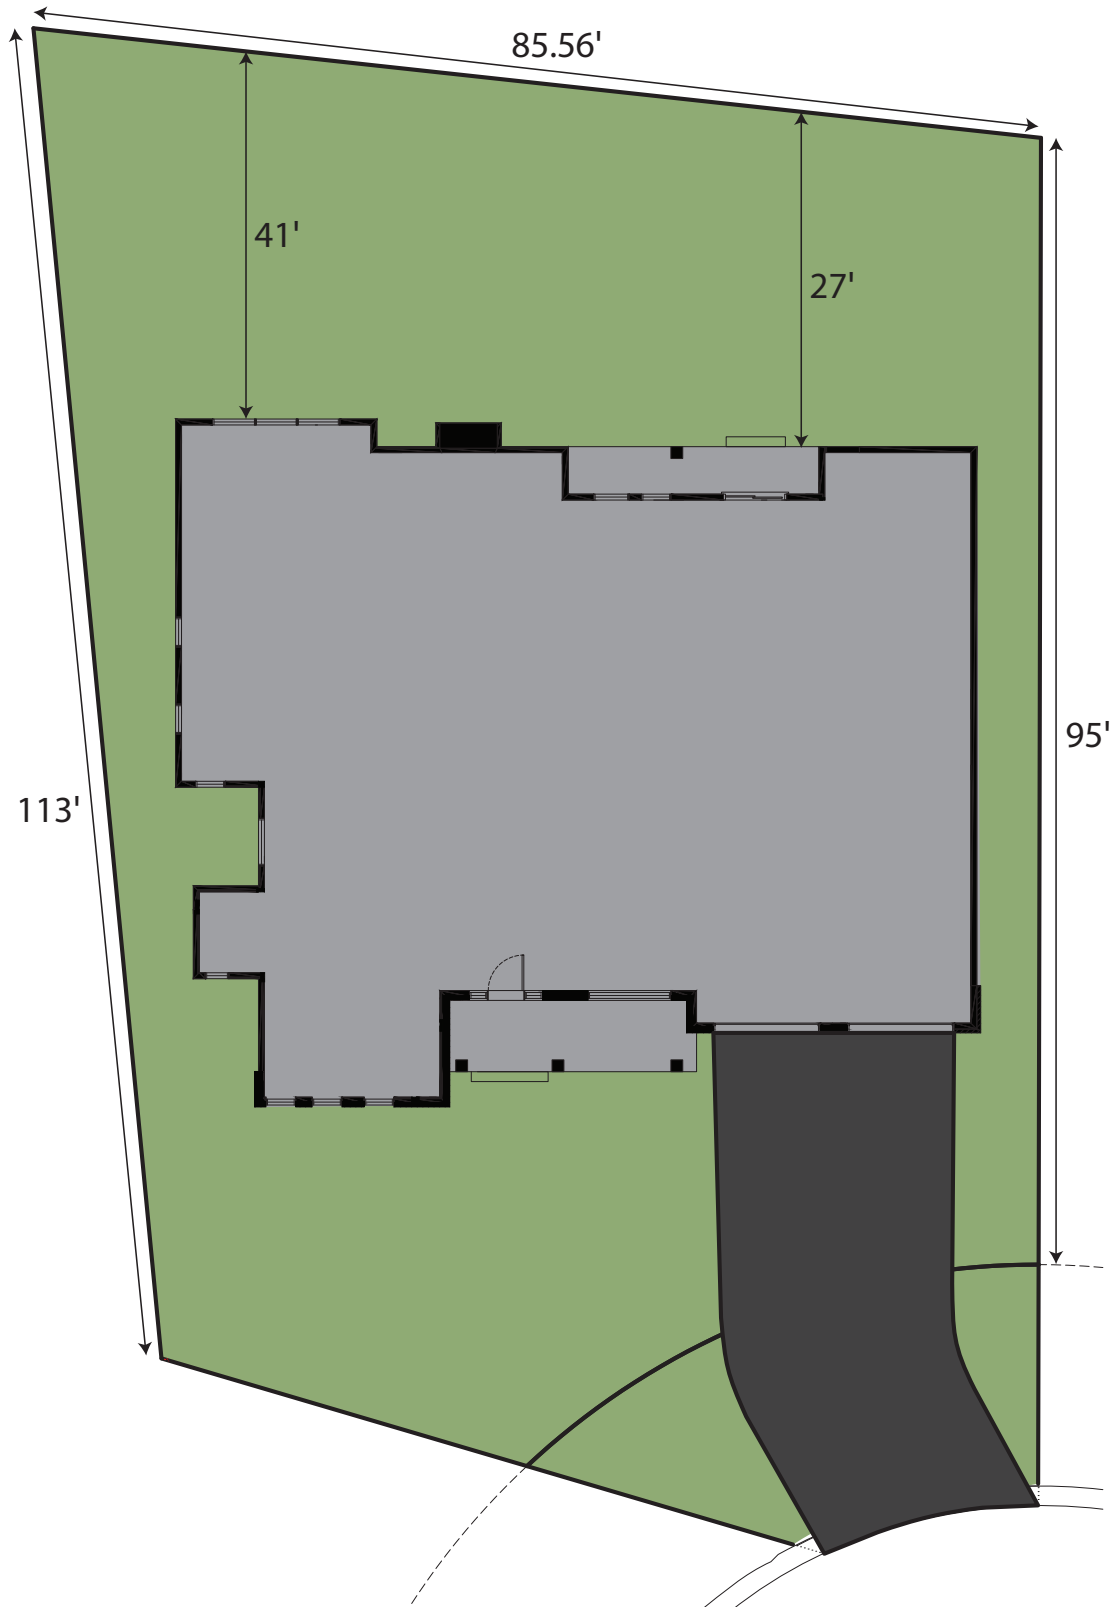

SEABROOK BUNGALOW

2,373 SQ.FT. • 3 BED | 3 BATH • TANDEM GARAGE

Beach Walk

CRYSTAL BEACH

All renderings are artist's concept. Sizes, materials and specifications are subject to change without notice. E&O.E.

SEABROOK BUNGALOW

2,373 SQ.FT. 3 BED | 3 BATH TANDEM GARAGE

SEABROOK LOT DIMENSIONS

All renderings are artist's concept. Sizes, materials and specifications are subject to change without notice. E&O.E.