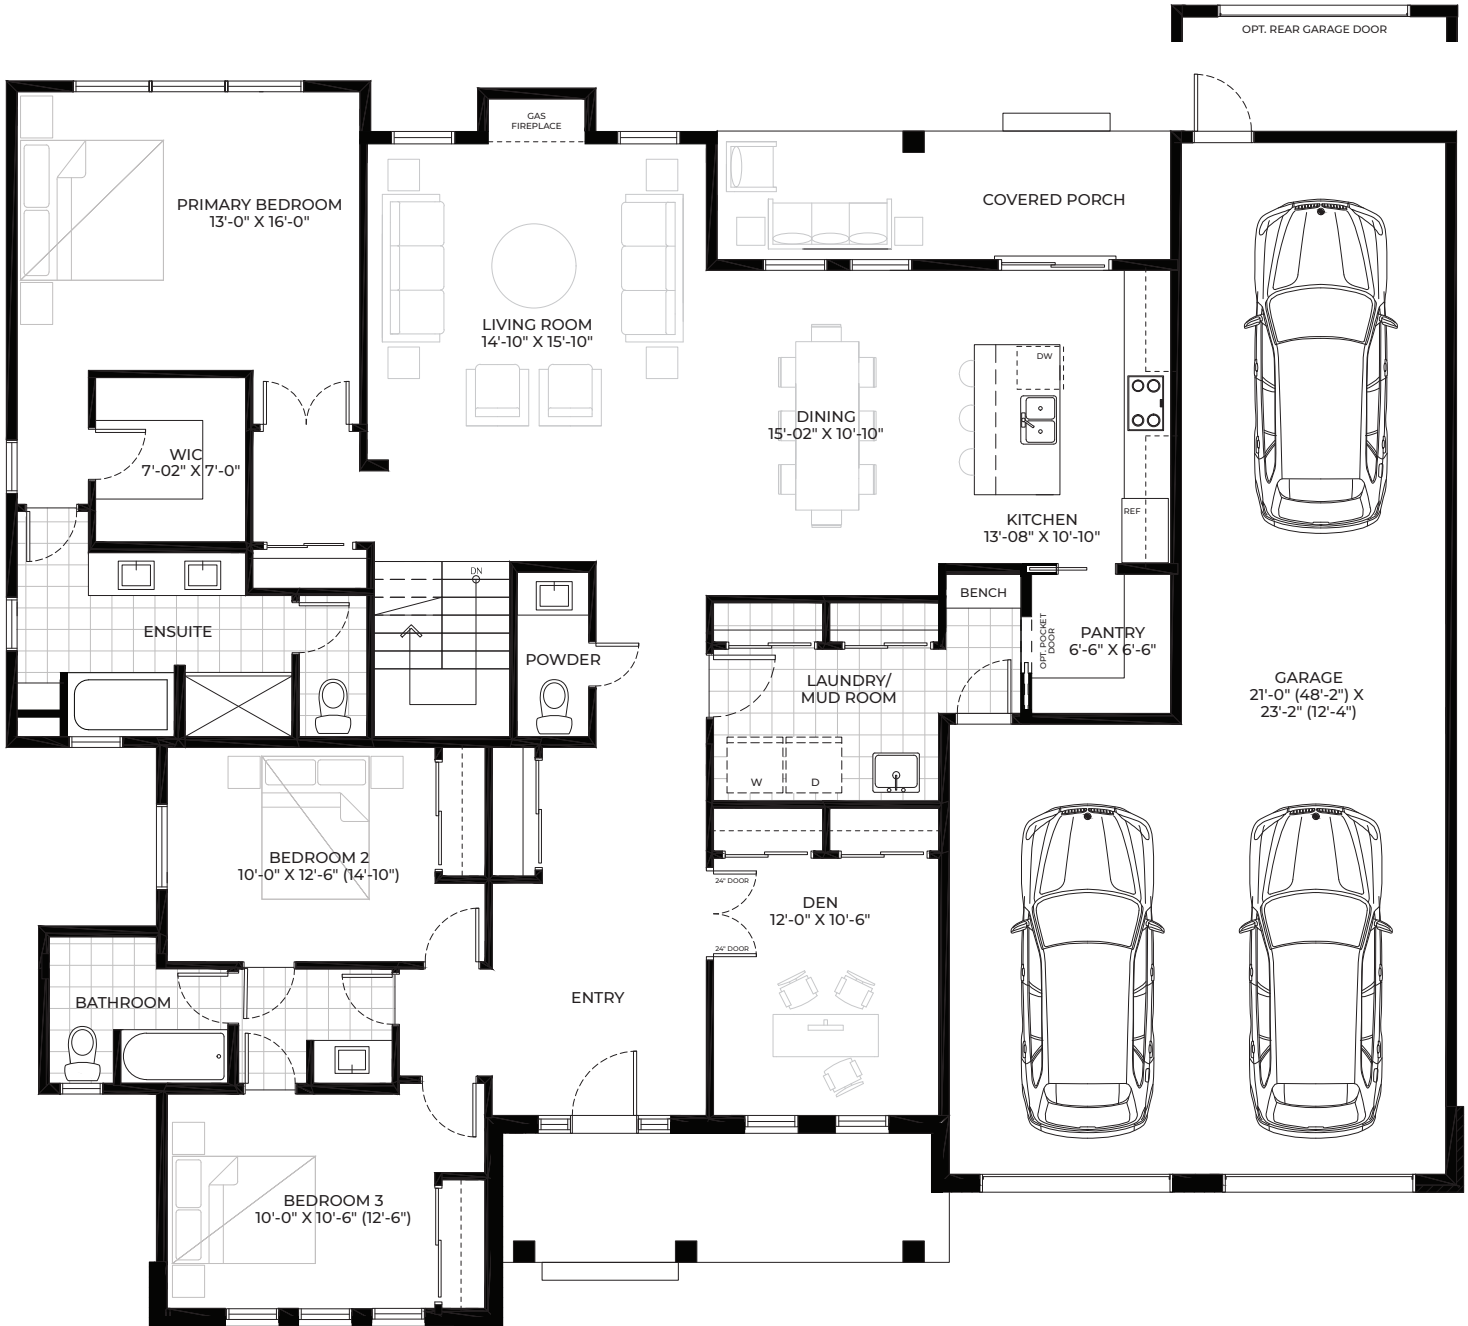

SEABROOK BUNGALOW

2,373 SQ.FT. • 3 BED | 3 BATH • TANDEM GARAGE

Beach Walk

CRYSTAL BEACH

All renderings are artist's concept. Sizes, materials and specifications are subject to change without notice. E&O.E.

SEABROOK BUNGALOW

2,373 SQ.FT. 3 BED | 3 BATH TANDEM GARAGE

SEABROOK LOT DIMENSIONS

All renderings are artist's concept. Sizes, materials and specifications are subject to change without notice. E&O.E.