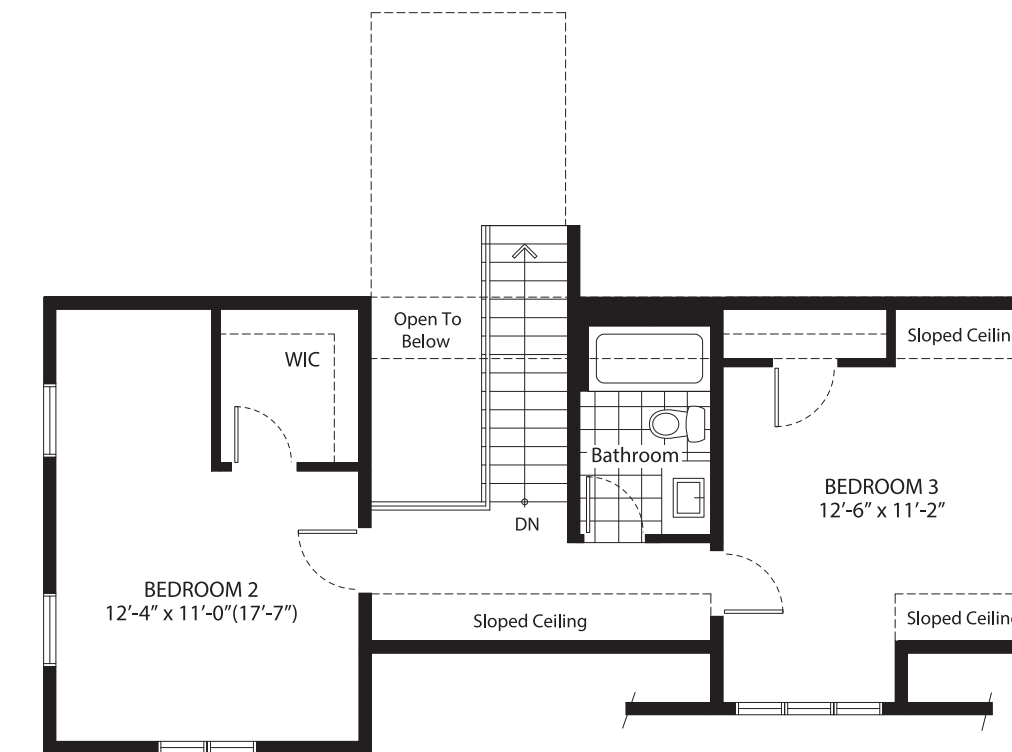

Beach Walk

CRYSTAL BEACH

Beach Walk

CRYSTAL BEACH

AQUAMARINE II

2,320 SQ.FT. • BUNGALOFT

ELEVATION A

AQUAMARINE II

2,320 SQ.FT. • BUNGALOFF

FIRST FLOOR

Beach Walk

CRYSTAL BEACH

SECOND FLOOR