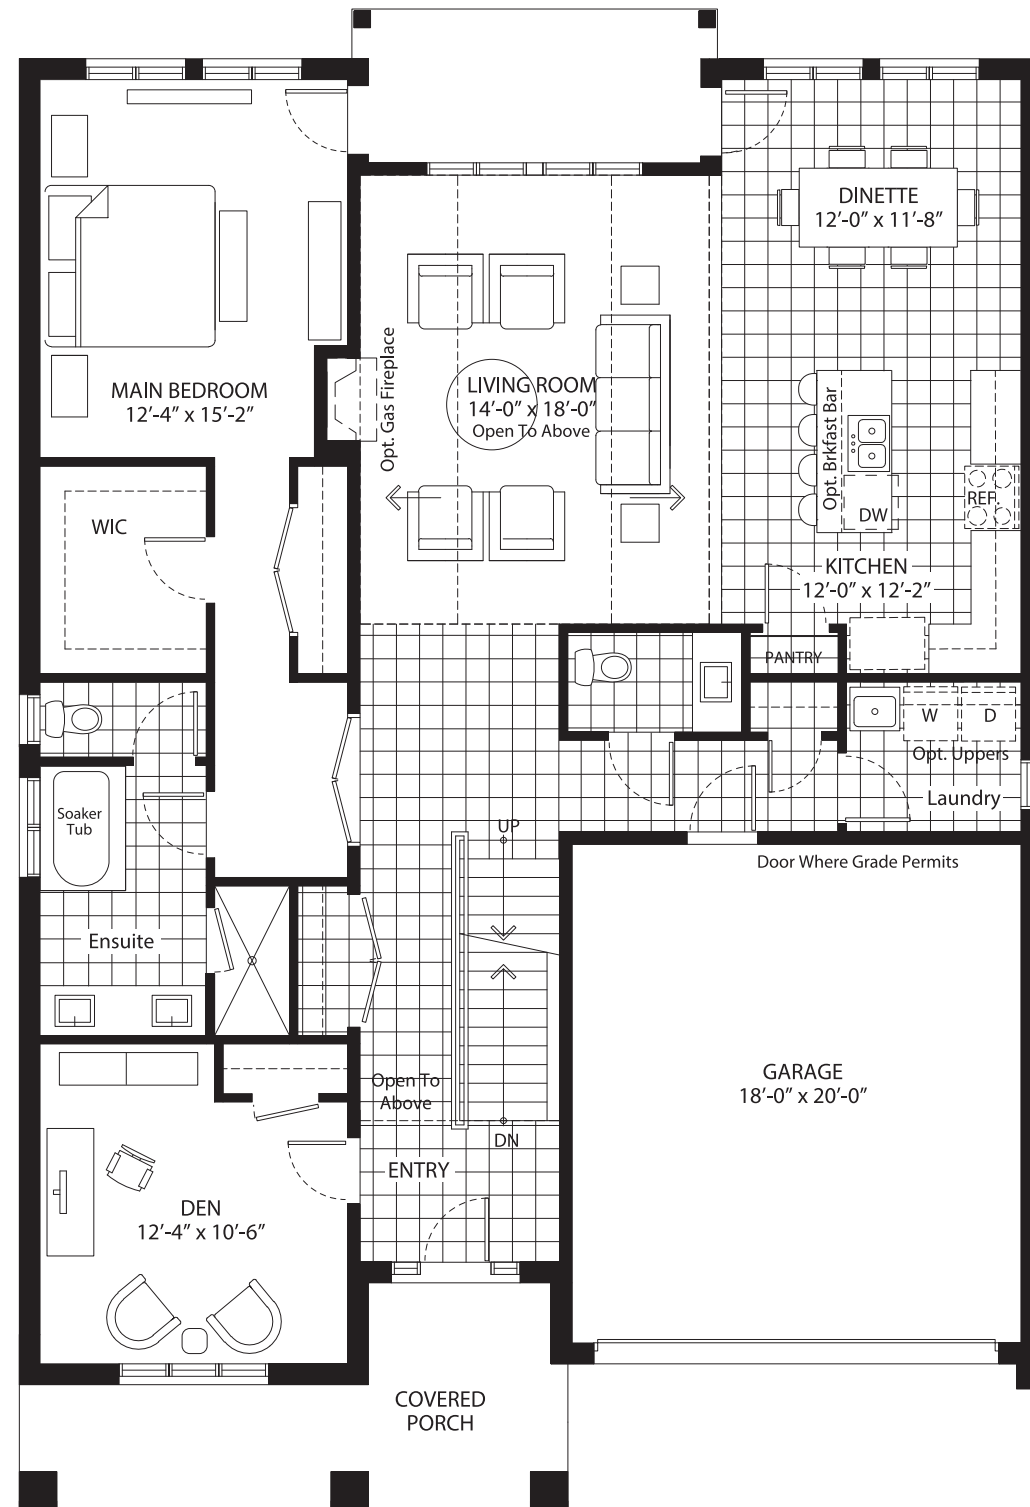

Beach Walk

CRYSTAL BEACH

Beach Walk

CRYSTAL BEACH

AQUAMARINE II

2,320 SQ.FT. • BUNGALOFT

ELEVATION A

AQUAMARINE II

2,320 SQ.FT. • BUNGALOFF

FIRST FLOOR

Beach Walk

CRYSTAL BEACH

SECOND FLOOR