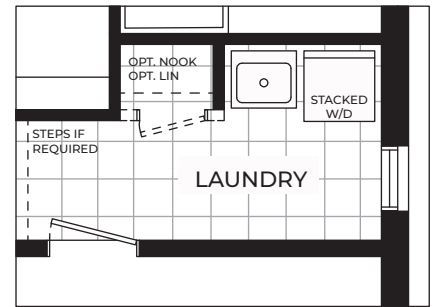

THE RESIDENCES AT
WATERSHORE

BALSAM

BUNGALOW 1,674 SQ.FT.
1 BED+1 BED/DEN | 2 BATH

OPTION A - NOOK
OPTION B - LINEN (Upgrade)

BALSAM