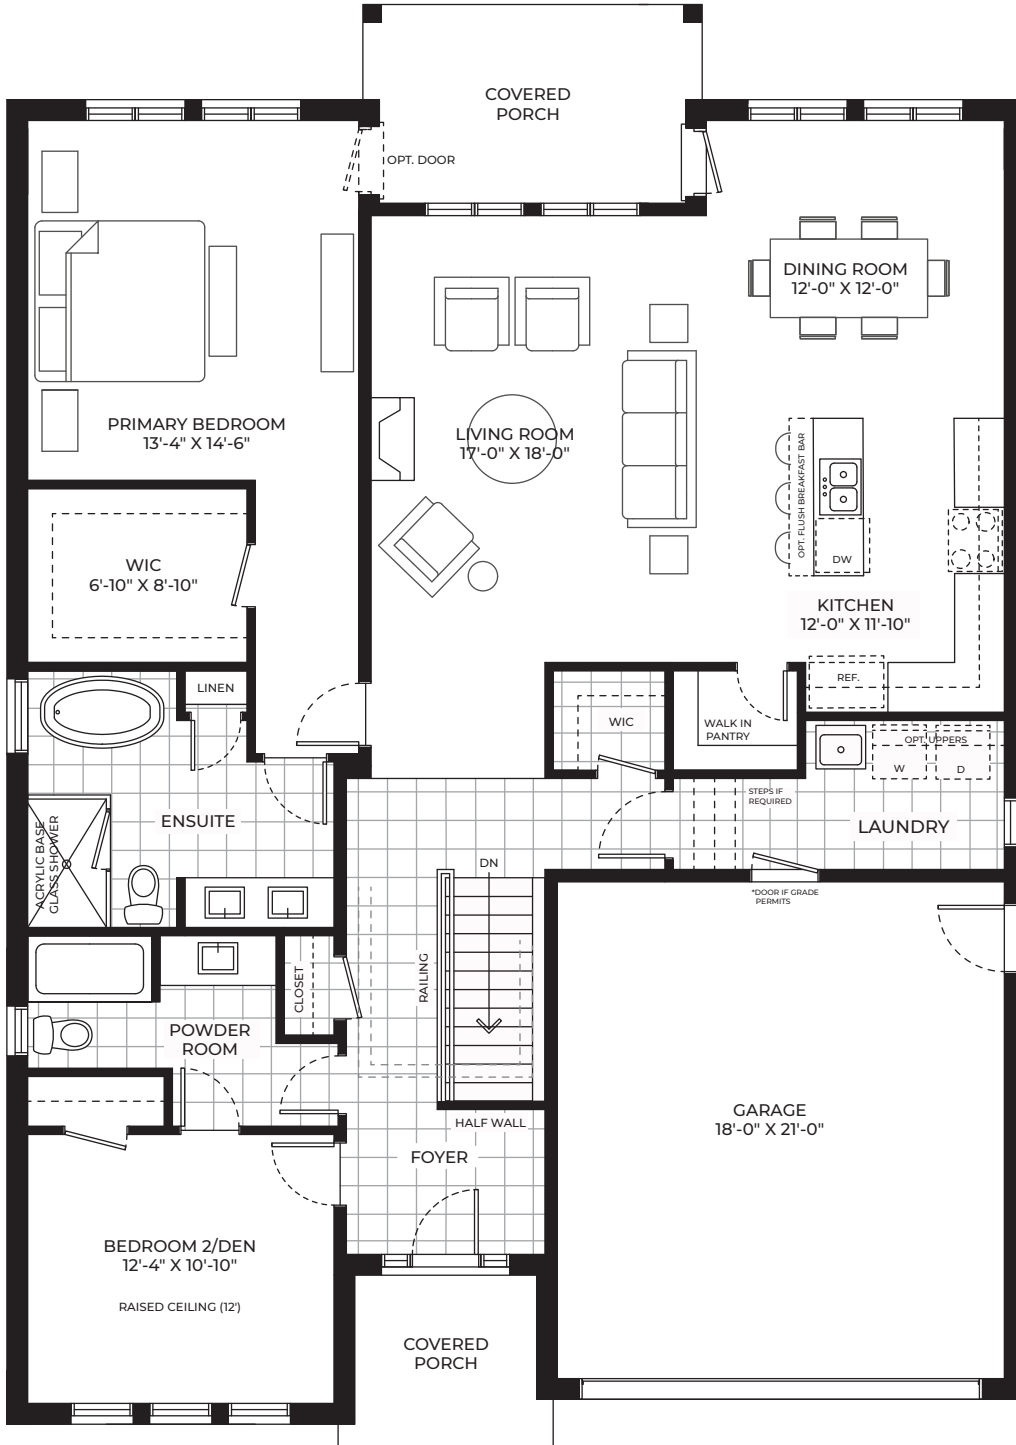

THE RESIDENCES AT
WATERSHORE

BALSAM

BUNGALOW 1,674 SQ.FT.
1 BED+1 BED/DEN | 2 BATH

OPTION A - NOOK
OPTION B - LINEN (Upgrade)

BALSAM