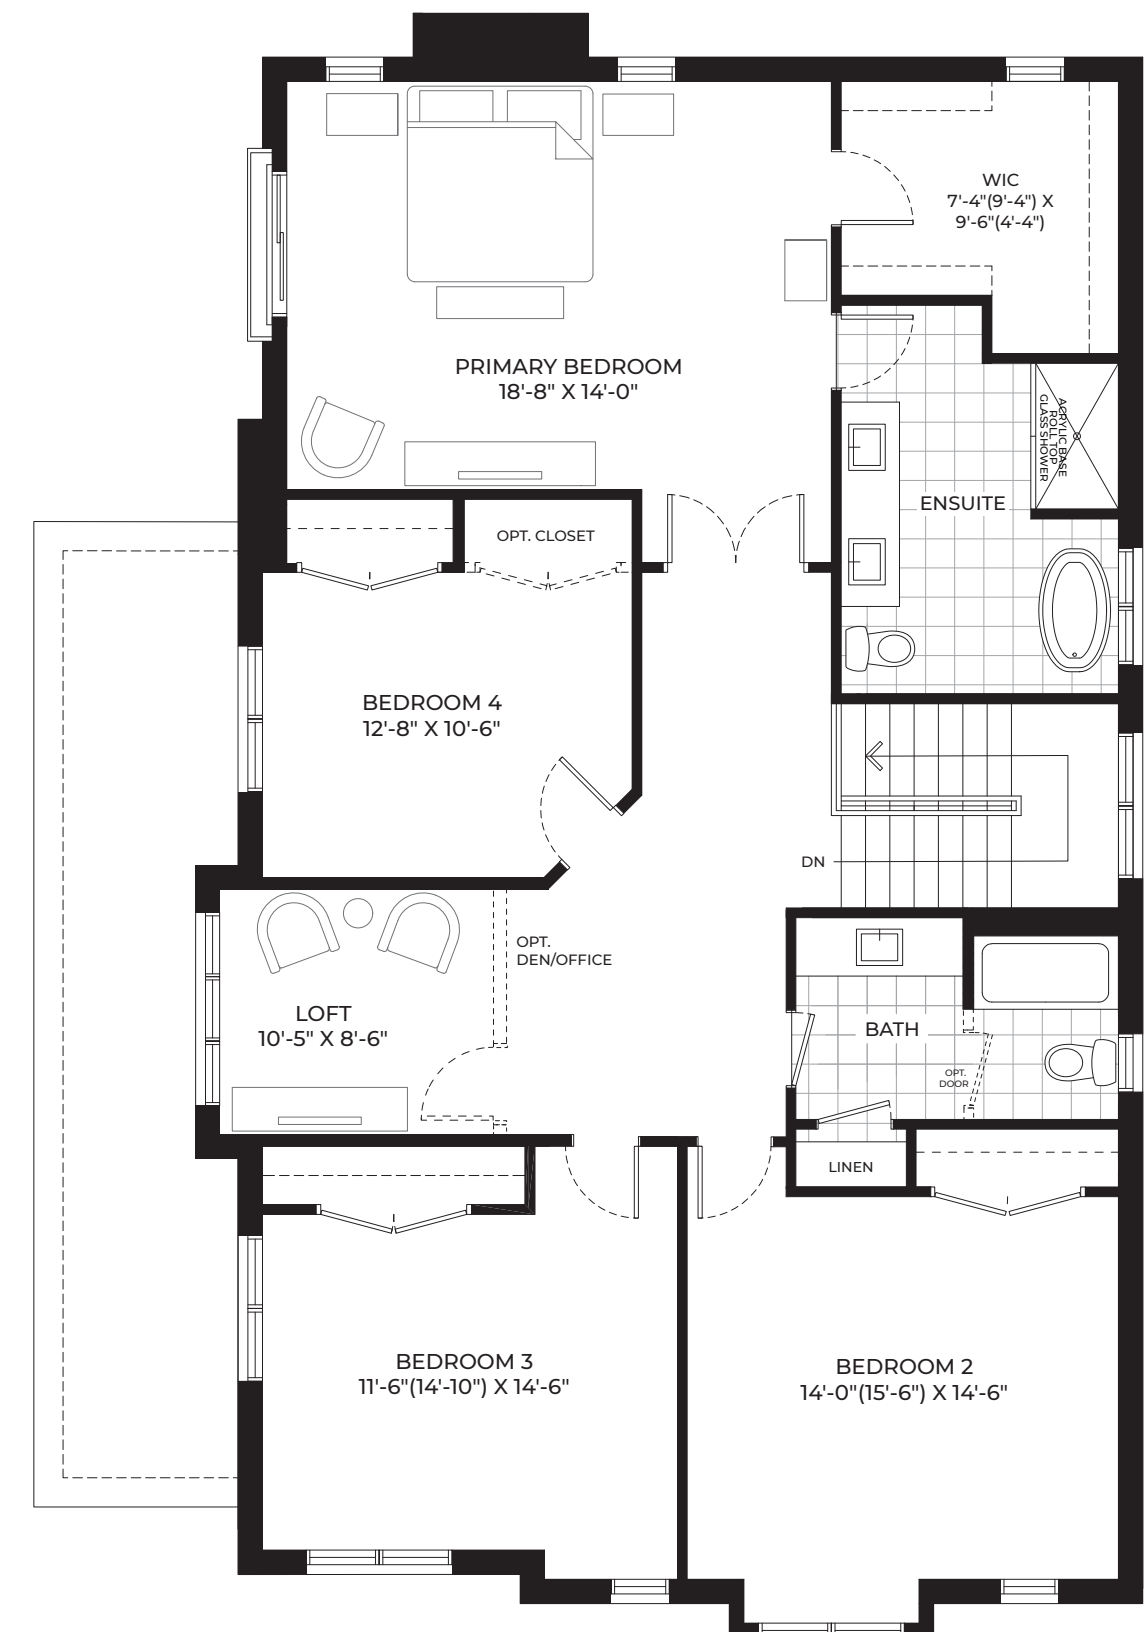

SECOND FLOOR