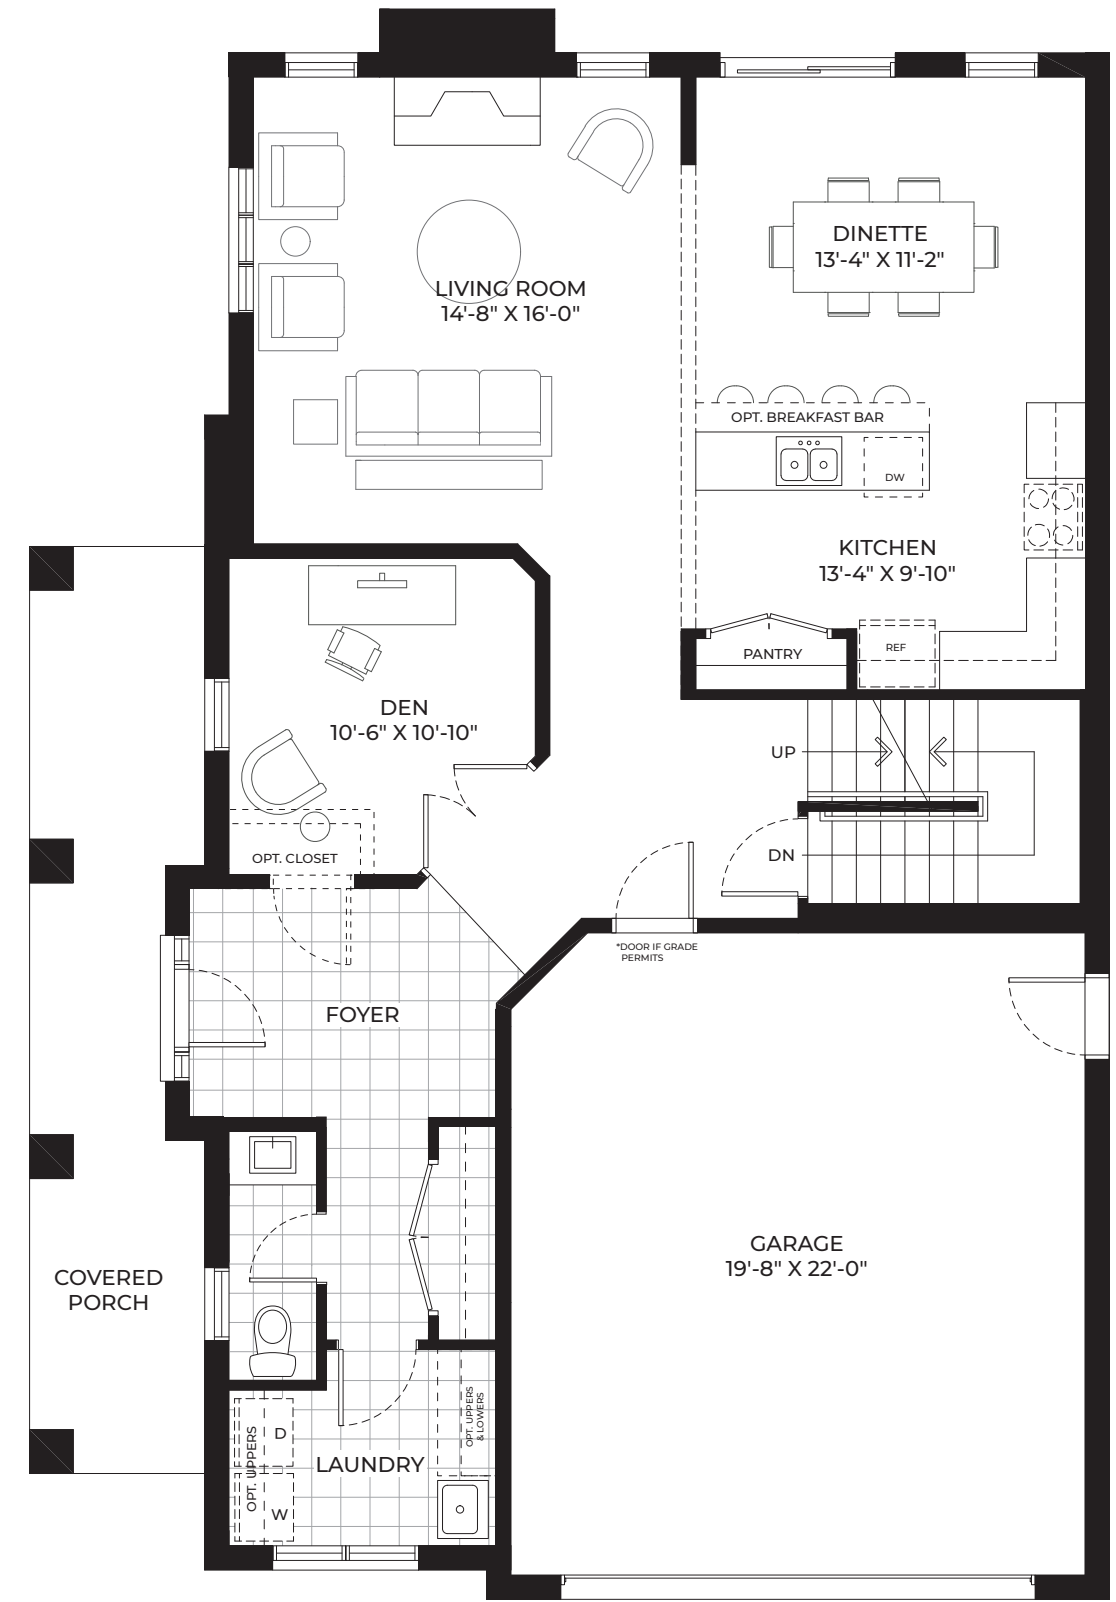

FIRST FLOOR