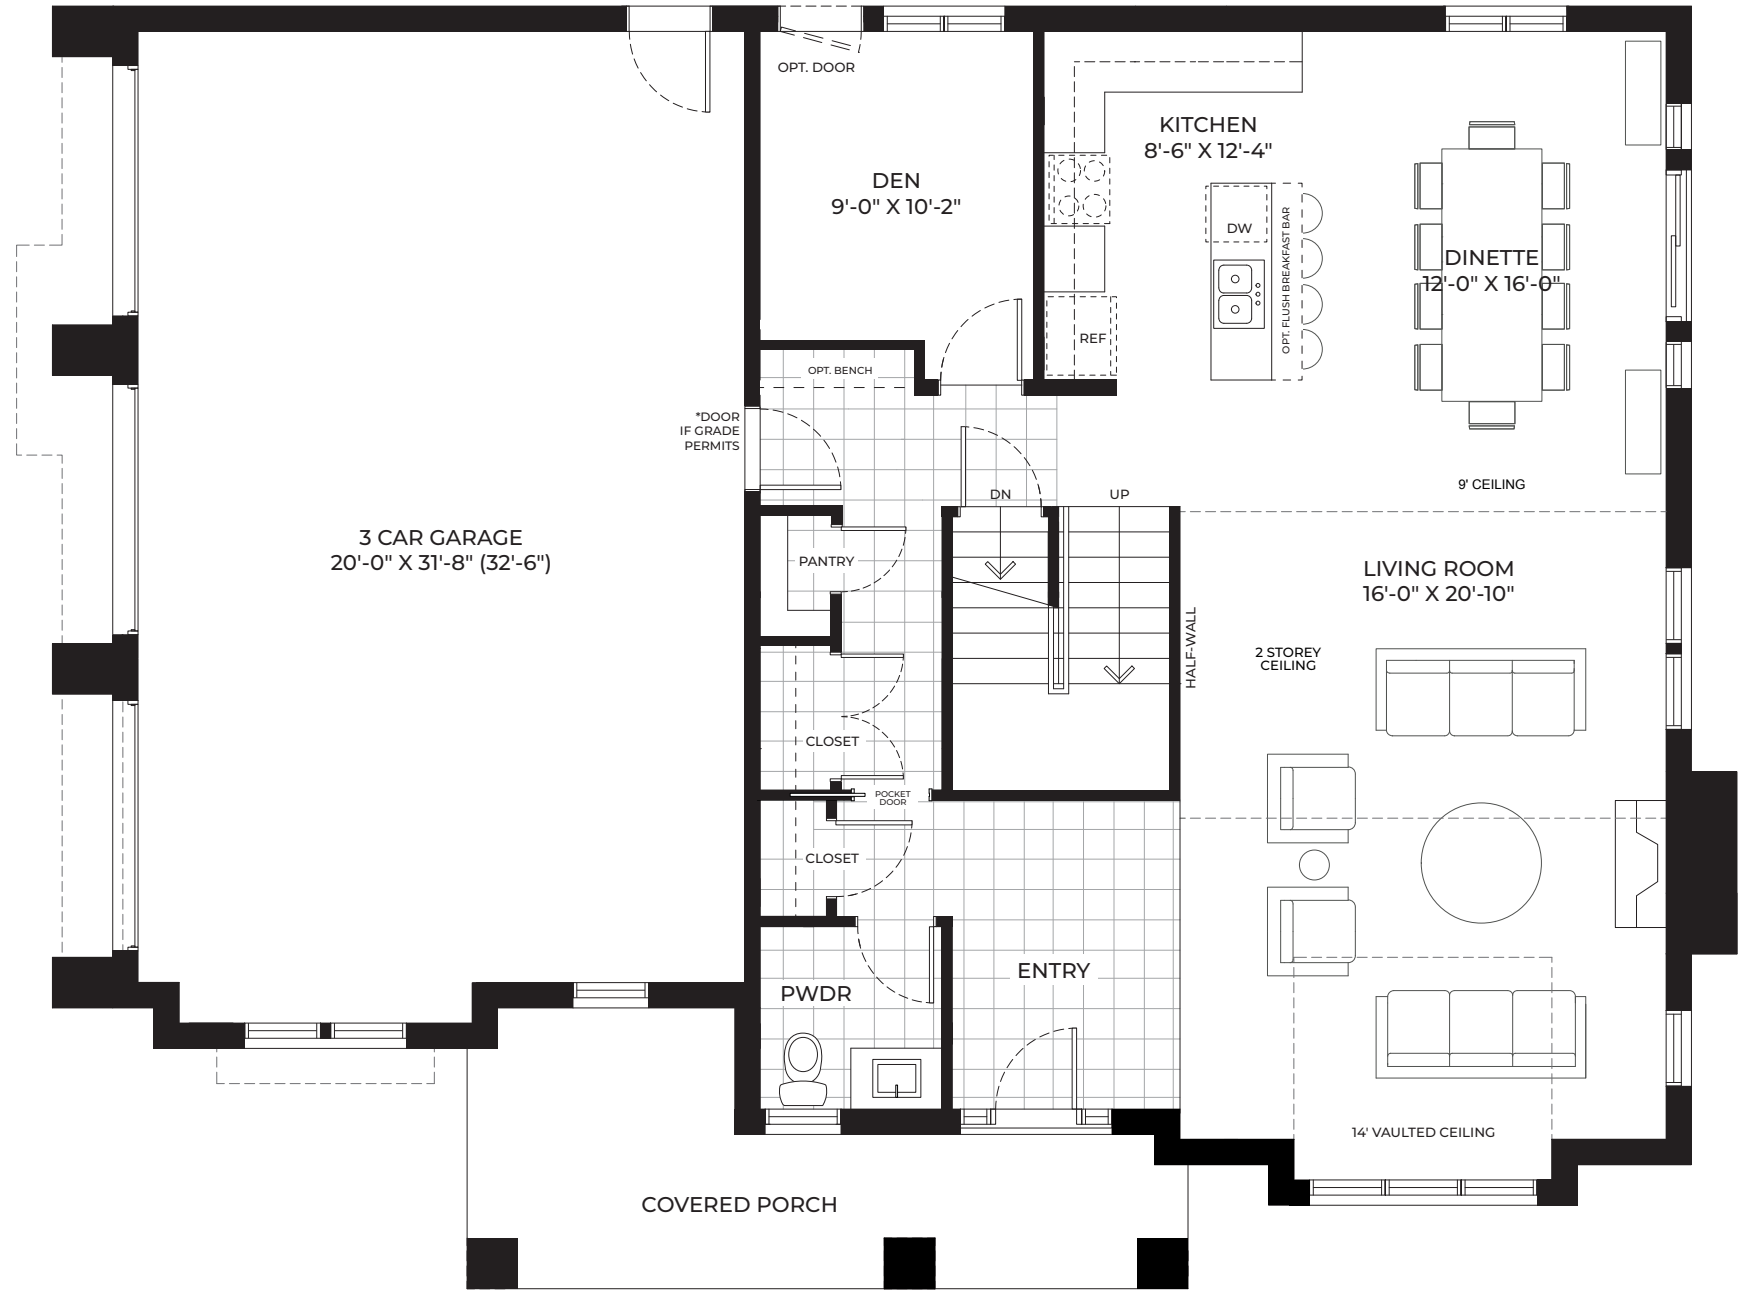

# Port

Two-Storey | 2,706 Sq.Ft.

# Port

2,706 Sq.Ft. | Two-Storey

THE RESIDENCES AT  
WATERSHORE

THE RESIDENCES AT WATERSHORE

FIRST FLOOR

SECOND FLOOR

THE RESIDENCES AT  
WATERSHORE