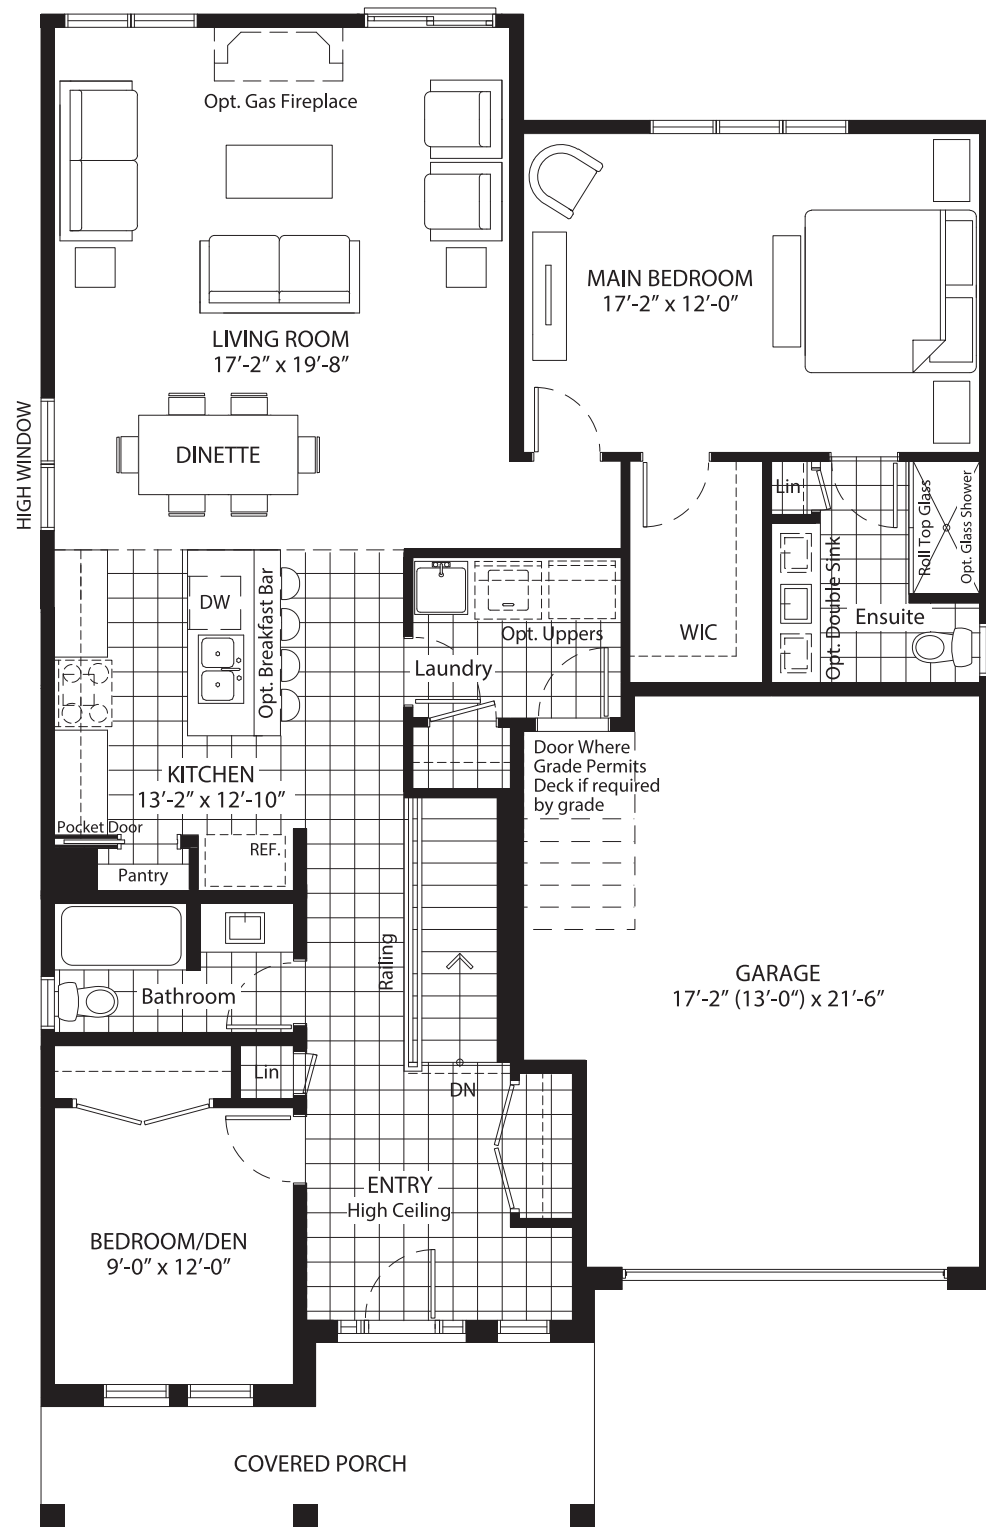

BEACHSIDE II

1,343 SQ.FT. • BUNGALOW

Beach Walk
CRYSTAL BEACH

ELEVATION B

BEACHSIDE II

1,343 SQ.FT. • BUNGALOW

Beach Walk
CRYSTAL BEACH

ELEVATION A

BEACHSIDE II

1,343 SQ.FT. • BUNGALOW

FIRST FLOOR

OPTIONAL
KITCHEN UPGRADE

Beach Walk

CRYSTAL BEACH

The kitchen shown is not an exact representation of the kitchen in the floorplan. All plans are subject to change. All renderings are artist's concept. Sizes, materials and specifications are subject to change without notice. E&O.E.

THE WAY HOME SHOULD BE.