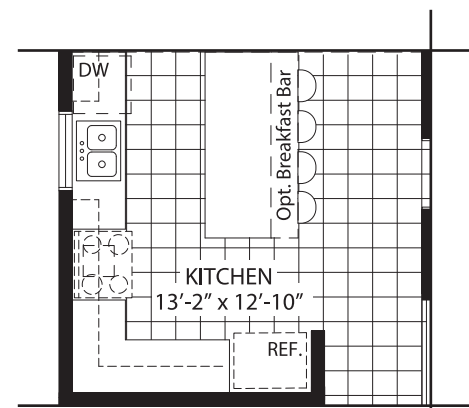

BEACHSIDE II

1,343 SQ.FT. • BUNGALOW

Beach Walk
CRYSTAL BEACH

ELEVATION B

BEACHSIDE II

1,343 SQ.FT. • BUNGALOW

Beach Walk
CRYSTAL BEACH

ELEVATION A

BEACHSIDE II

1,343 SQ.FT. • BUNGALOW

FIRST FLOOR

OPTIONAL
KITCHEN UPGRADE

Beach Walk

CRYSTAL BEACH

The kitchen shown is not an exact representation of the kitchen in the floorplan. All plans are subject to change. All renderings are artist's concept. Sizes, materials and specifications are subject to change without notice. E&O.E.