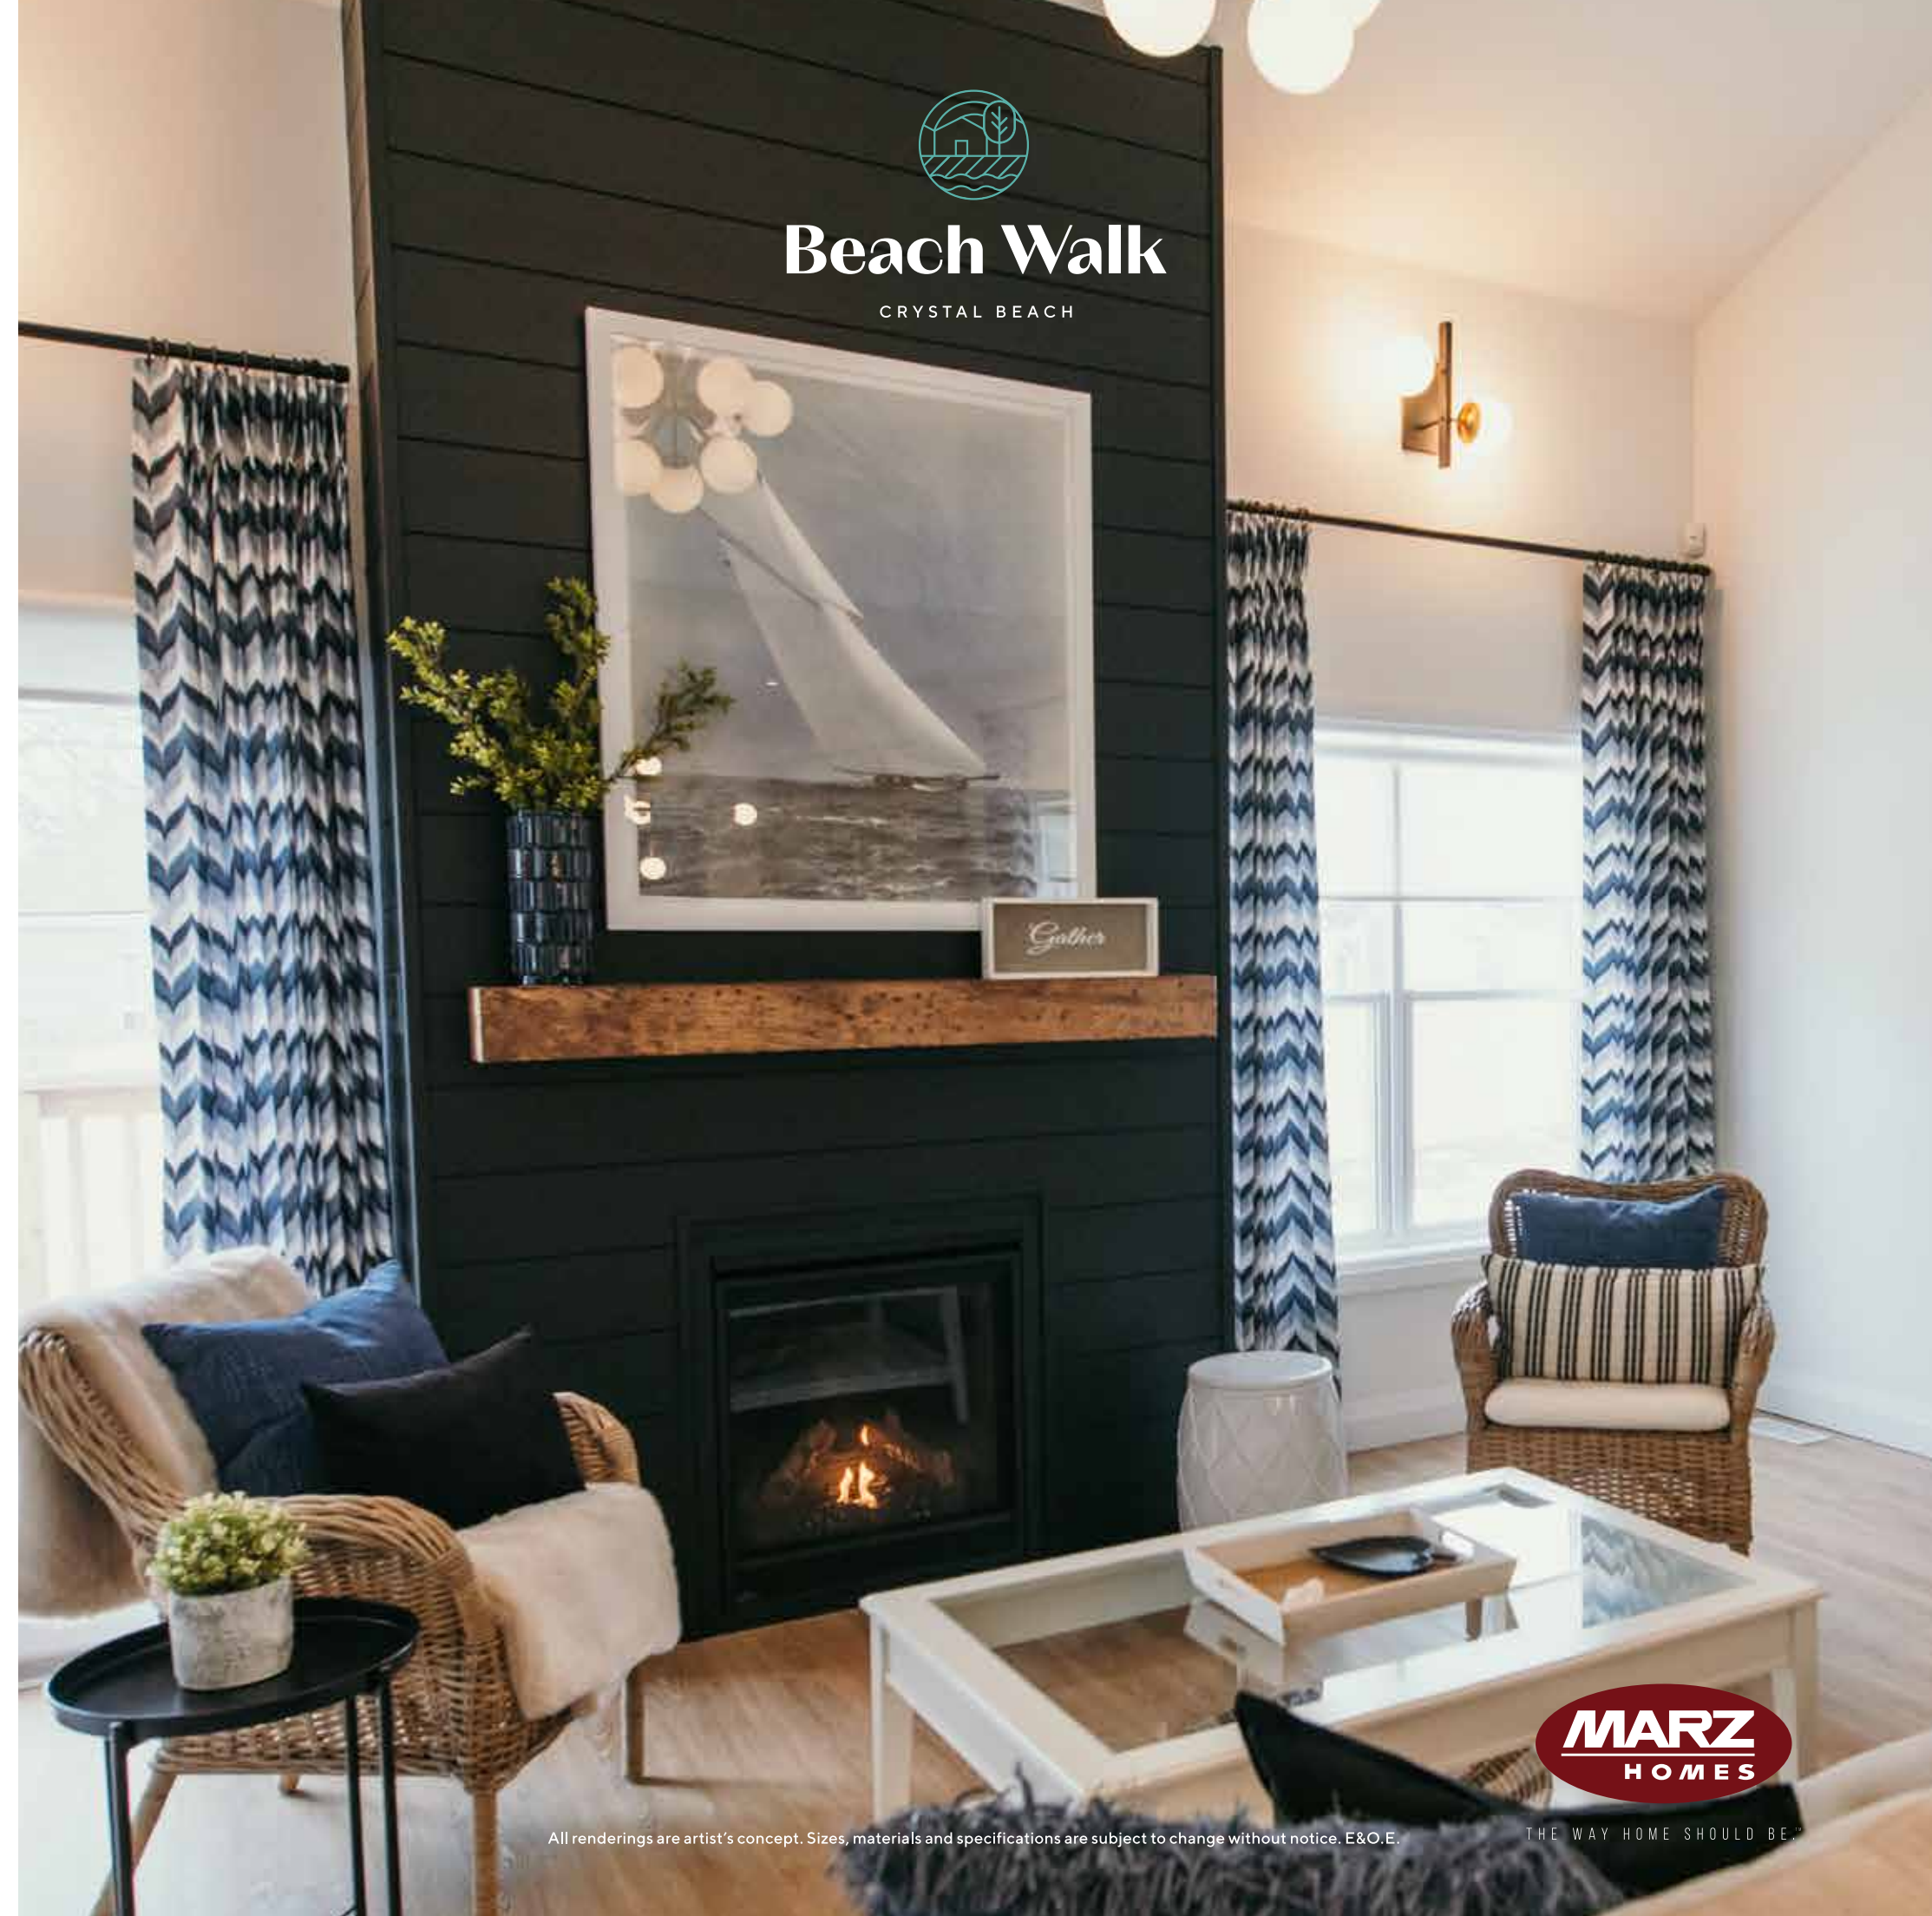

BAR HARBOUR IV

1,272 SQ.FT. • BUNGALOW

Beach Walk
CRYSTAL BEACH

MARZ
HOMES

ELEVATION B

BAR HARBOUR IV

1,272 SQ.FT. • BUNGALOW

Beach Walk
CRYSTAL BEACH

MARZ
HOMES

ELEVATION A

BAR HARBOUR IV

1,272 SQ.FT. • BUNGALOW

FIRST FLOOR
ELEVATION A

FIRST FLOOR
ELEVATION B

COVERED PORCH

All renderings are artist's concept. Sizes, materials and specifications are subject to change without notice. E.&O.E.