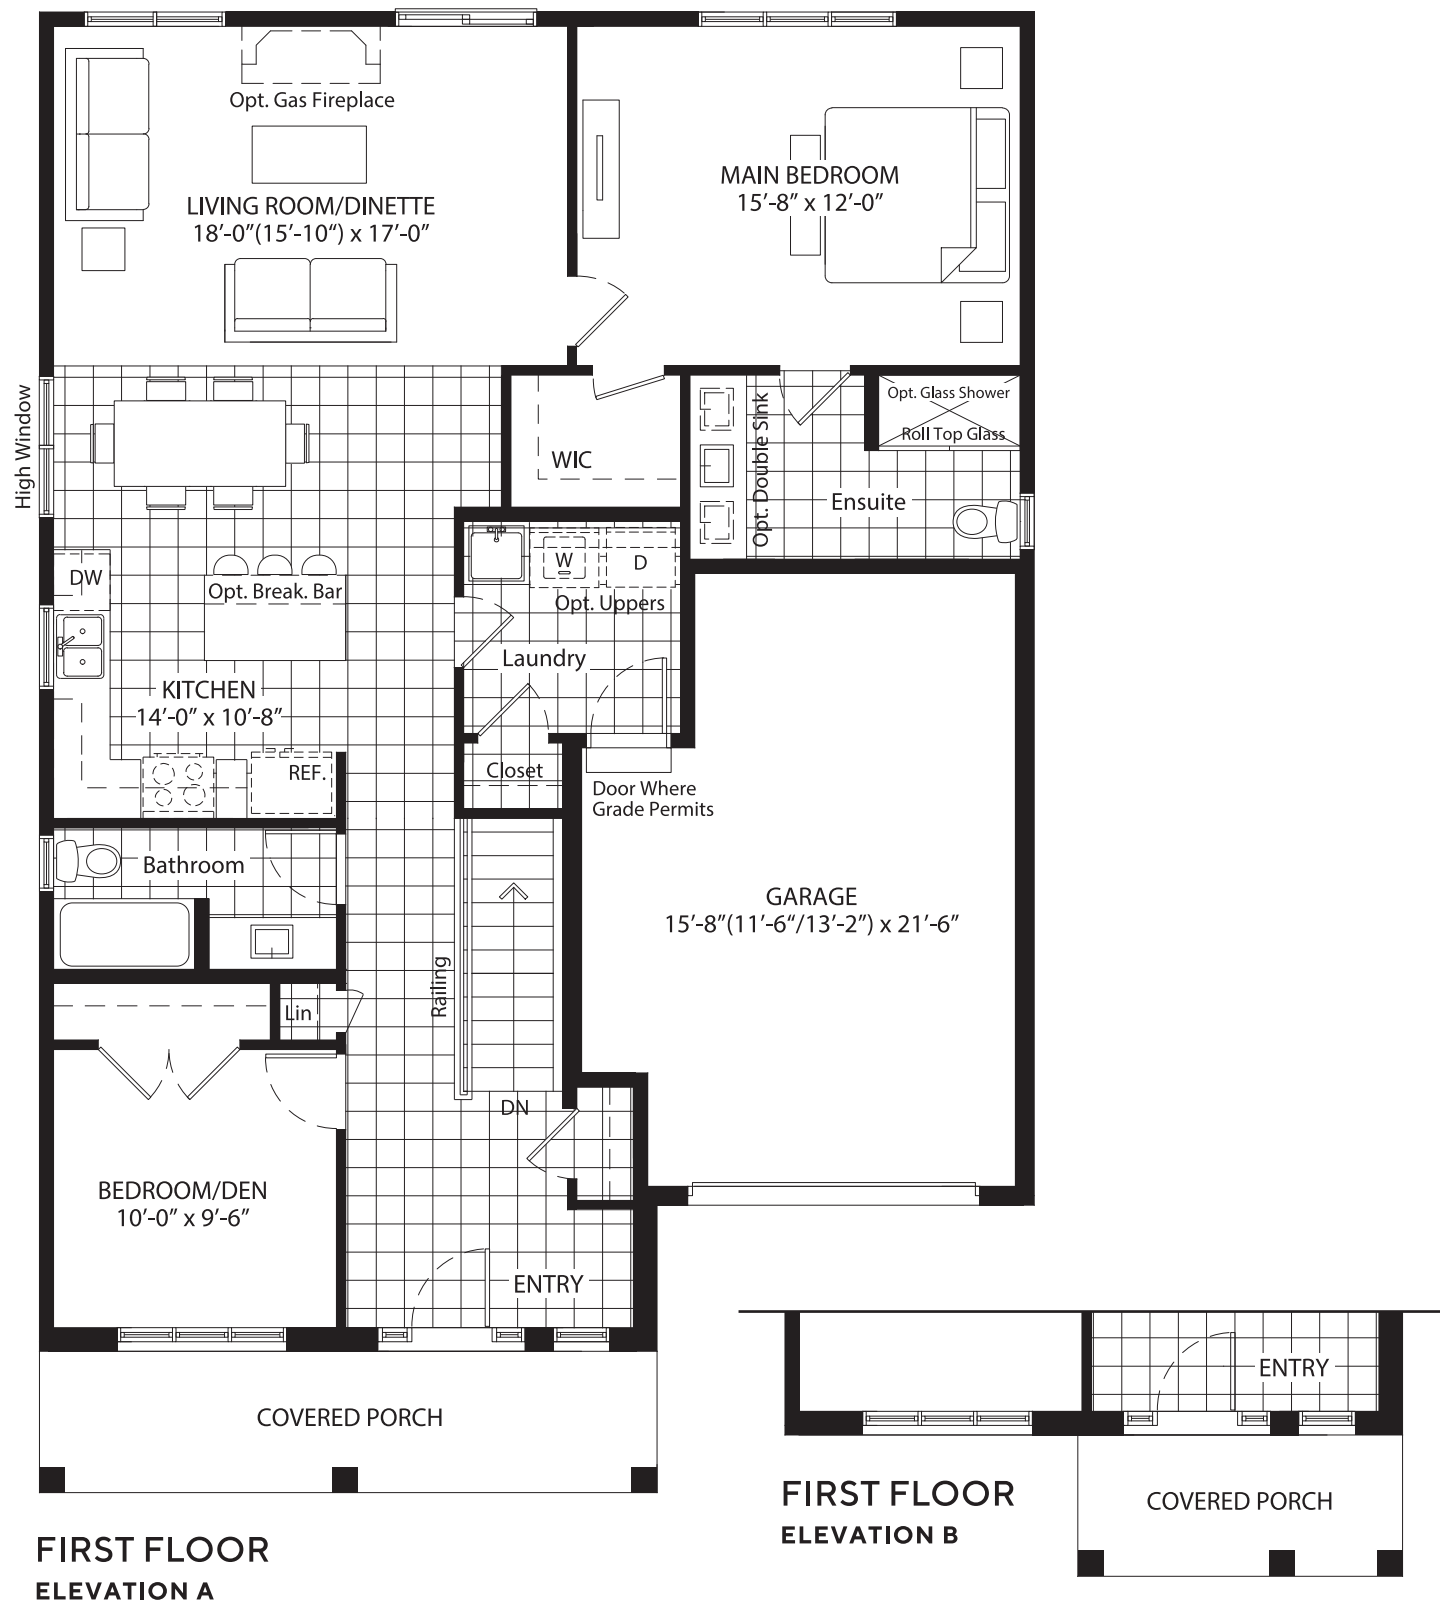

BAR HARBOUR IV

1,272 SQ.FT. • BUNGALOW

Beach Walk
CRYSTAL BEACH

MARZ
HOMES

ELEVATION B

BAR HARBOUR IV

1,272 SQ.FT. • BUNGALOW

Beach Walk
CRYSTAL BEACH

MARZ
HOMES

ELEVATION A

BAR HARBOUR IV

1,272 SQ.FT. • BUNGALOW

FIRST FLOOR
ELEVATION A

FIRST FLOOR
ELEVATION B

COVERED PORCH

All renderings are artist's concept. Sizes, materials and specifications are subject to change without notice. E.&O.E.

THE WAY HOME SHOULD BE