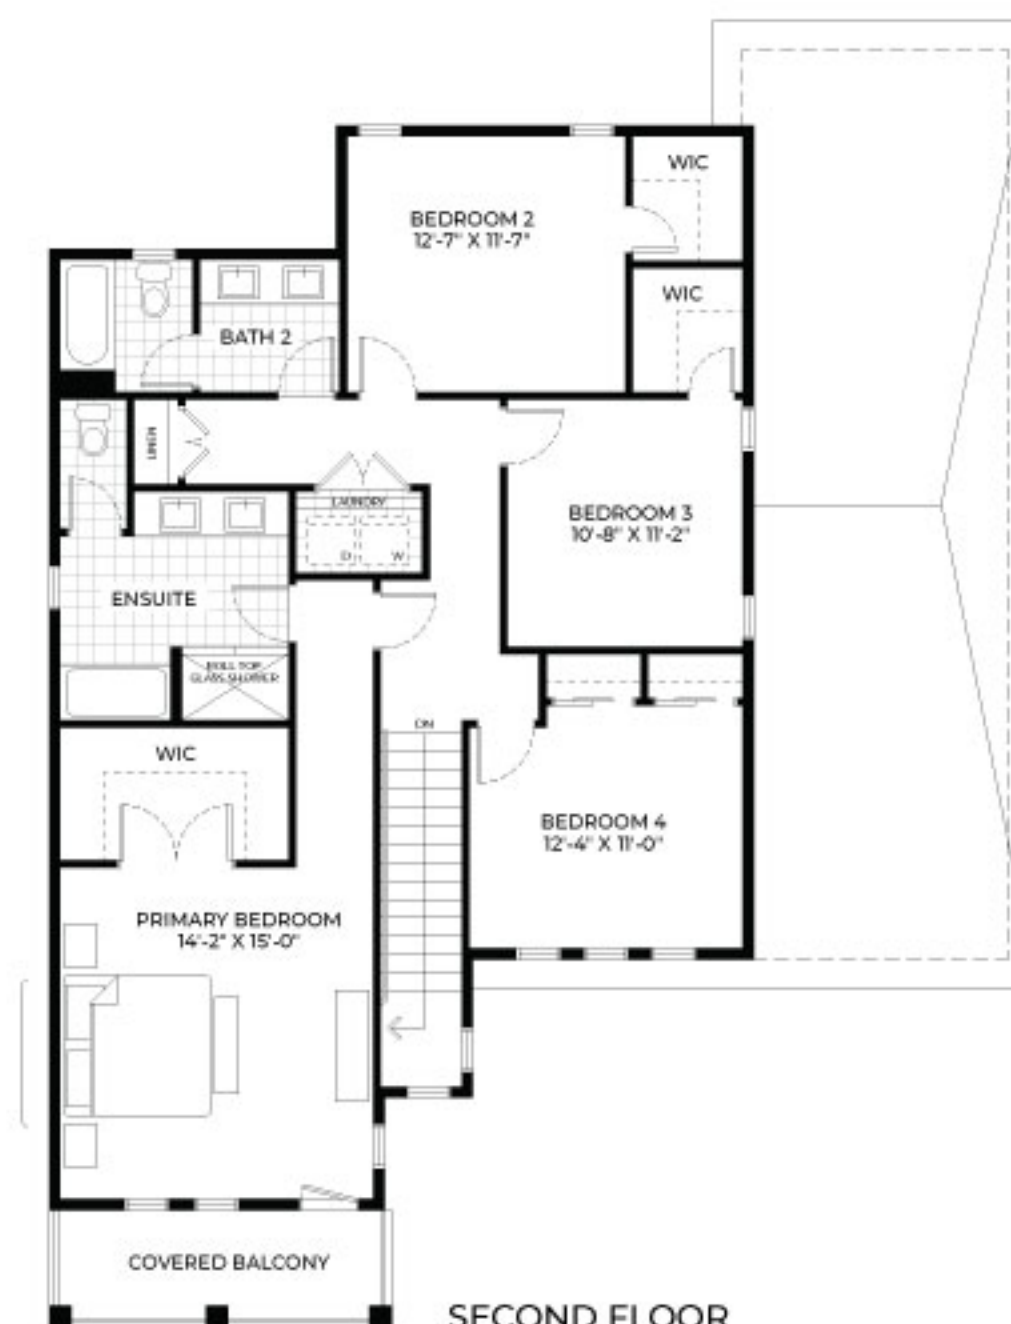

SECOND FLOOR