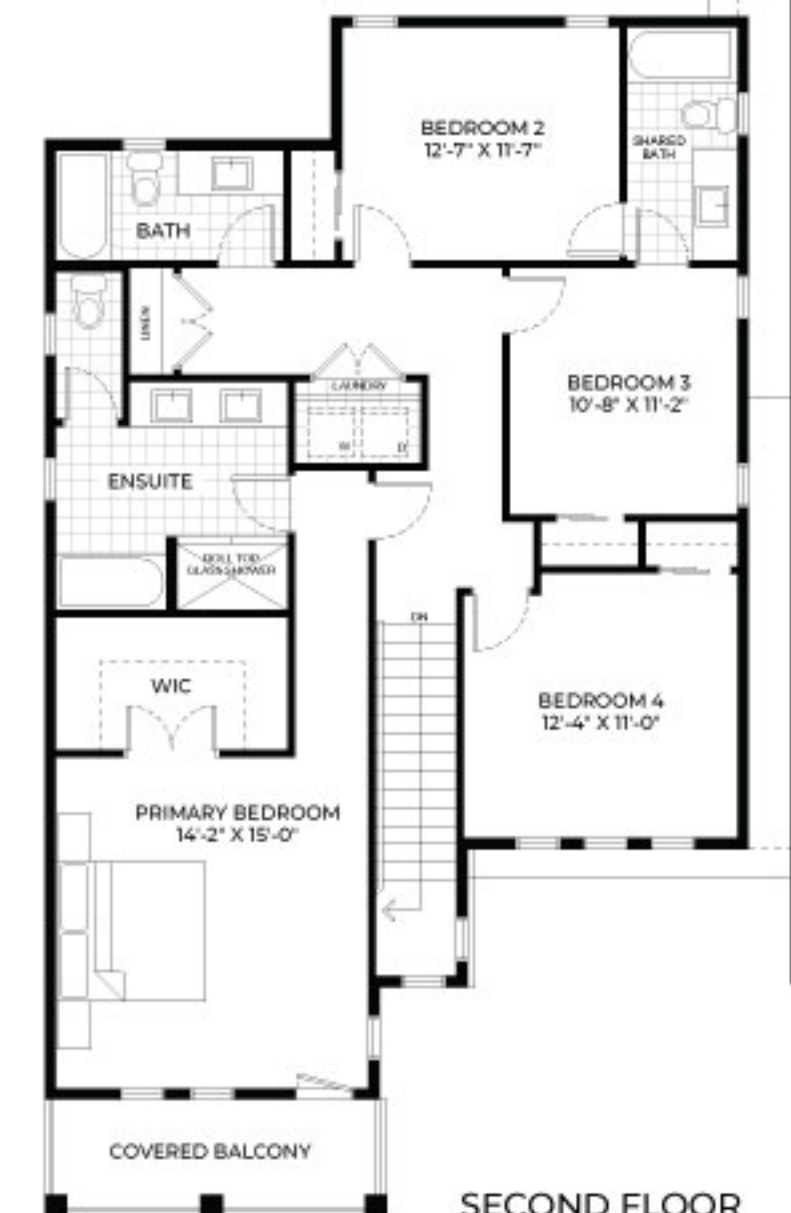

SECOND FLOOR OPT. TWO

THE WAY HOME SHOULD BE.™