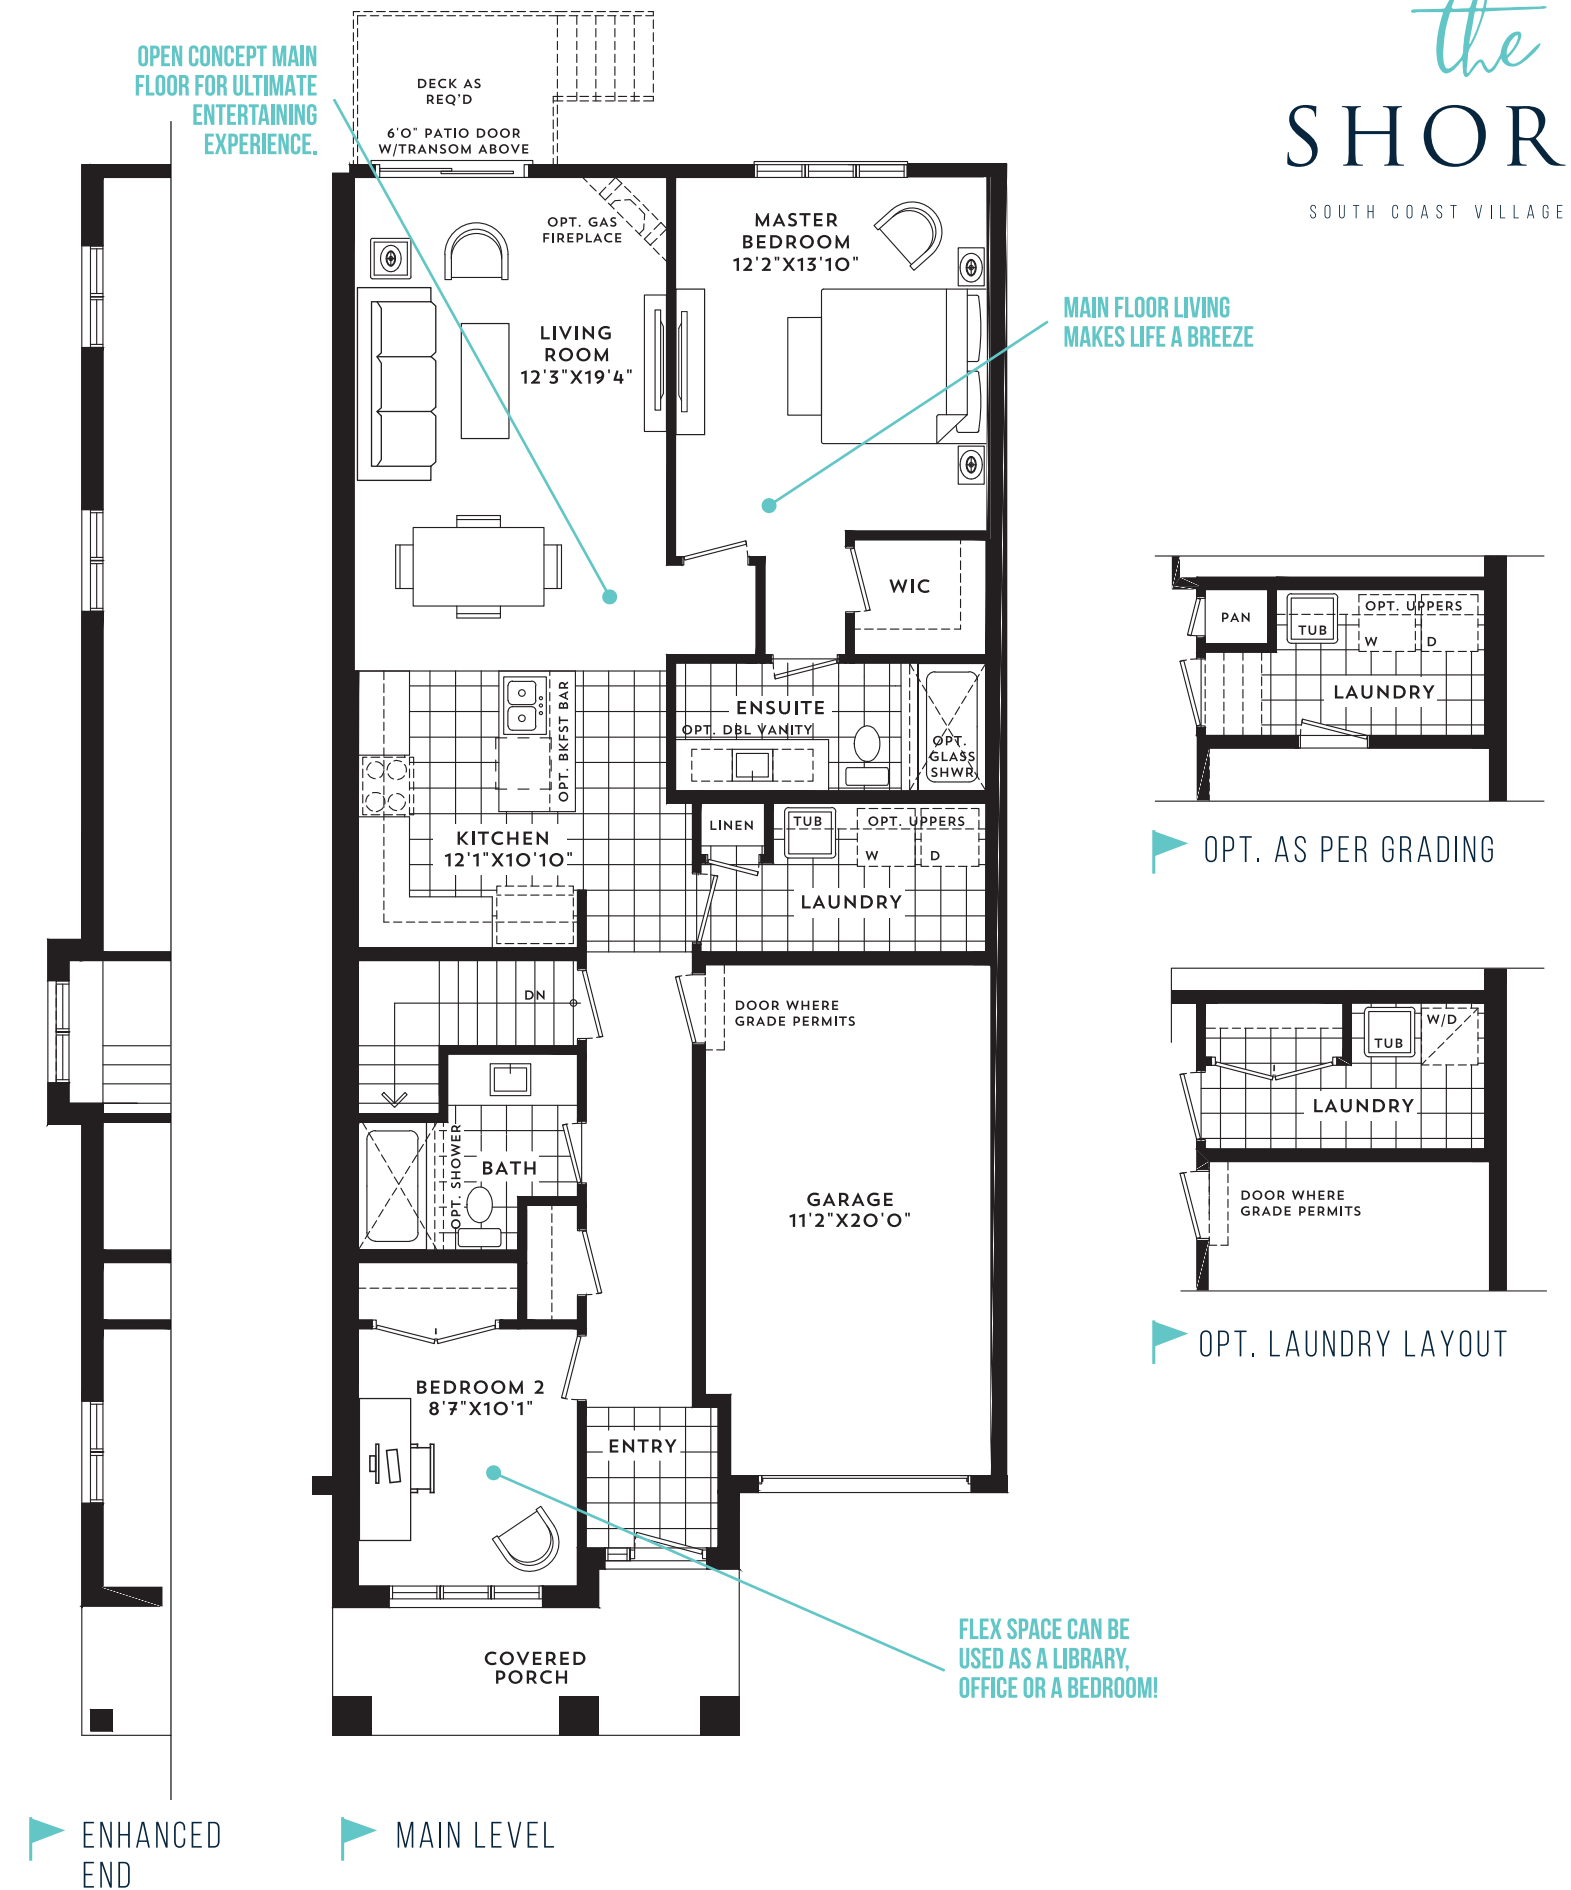

CRYSTAL BEACH

ALL RENDERINGS ARE ARTIST'S CONCEPT. SIZES, MATERIALS AND SPECIFICATIONS ARE SUBJECT TO CHANGE WITHOUT NOTICE. E&O.E.